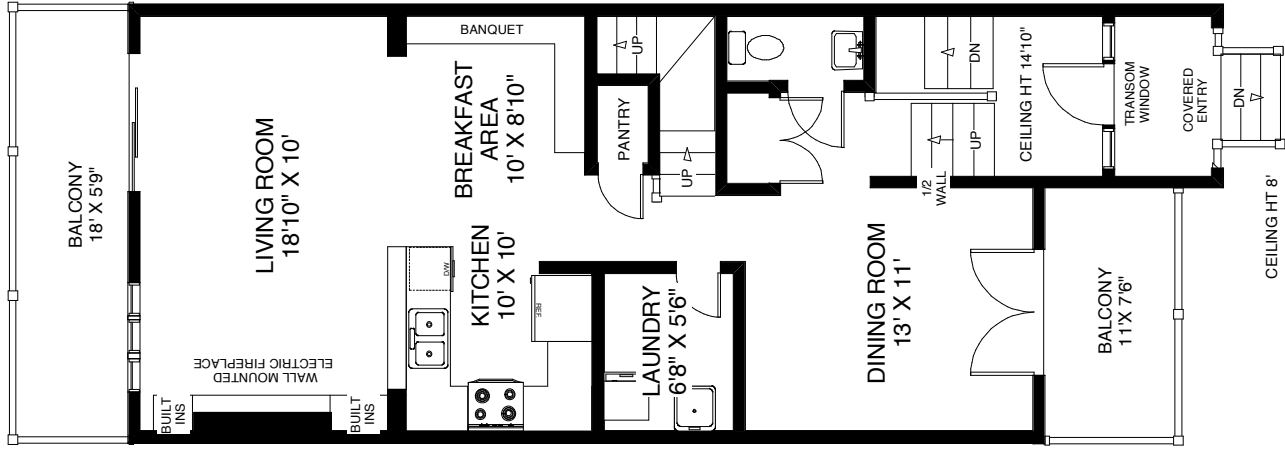

26 EDWARD HORTON CRESCENT

TOTAL APPROXIMATELY 1,640 SQ FT ABOVE GRADE

MAIN FLOOR
APPROXIMATELY 820 SQ FT

SECOND FLOOR
APPROXIMATELY 820 SQ FT

LOWER FLOOR
APPROXIMATELY 620 SQ FT

Note: Measurements & Calculations are approximate. Provided as a guideline only.