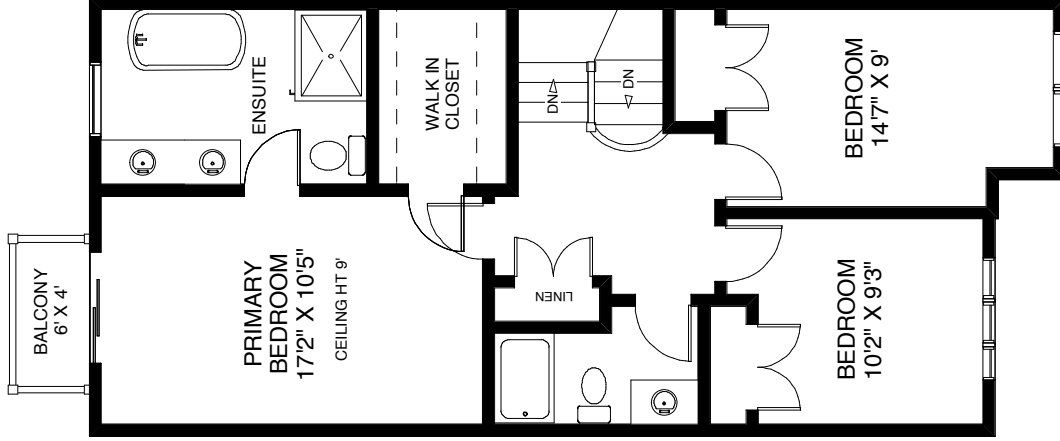

26 EDWARD HORTON CRESCENT

TOTAL APPROXIMATELY 1,640 SQ FT ABOVE GRADE

MAIN FLOOR
APPROXIMATELY 820 SQ FT

SECOND FLOOR
APPROXIMATELY 820 SQ FT

LOWER FLOOR
APPROXIMATELY 620 SQ FT

Note: Measurements & Calculations are approximate. Provided as a guideline only.