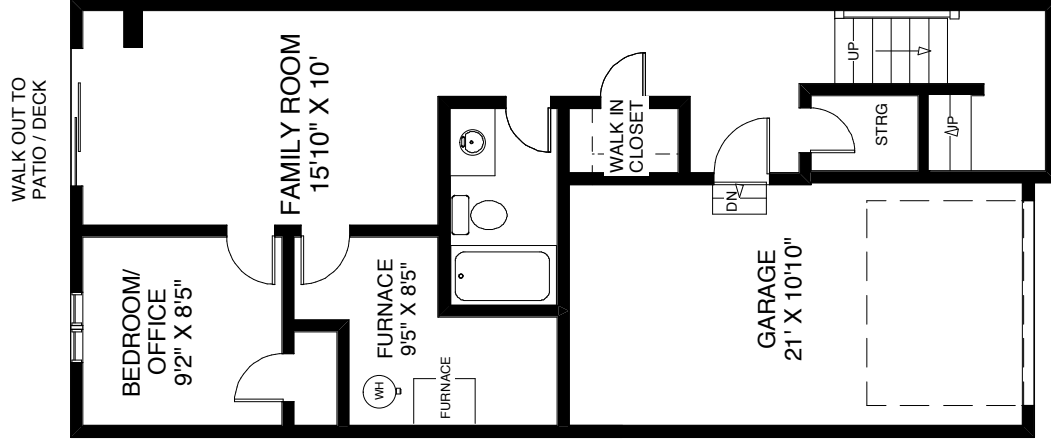

26 EDWARD HORTON CRESCENT

TOTAL APPROXIMATELY 1,640 SQ FT ABOVE GRADE

MAIN FLOOR
APPROXIMATELY 820 SQ FT

SECOND FLOOR
APPROXIMATELY 820 SQ FT

LOWER FLOOR
APPROXIMATELY 620 SQ FT

Note: Measurements & Calculations are approximate. Provided as a guideline only.