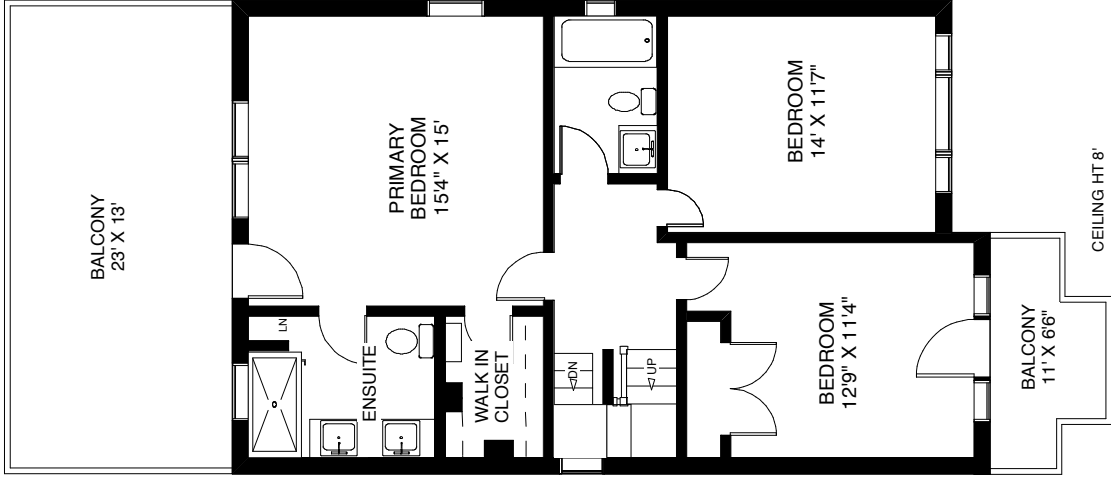

# 33 METHUEN AVENUE

APPROXIMATELY 3,060 SQ FT ABOVE GRADE

**BABIAK**  
TEAM REAL ESTATE

Note: Measurements & Calculations are approximate. Provided as a guideline only.