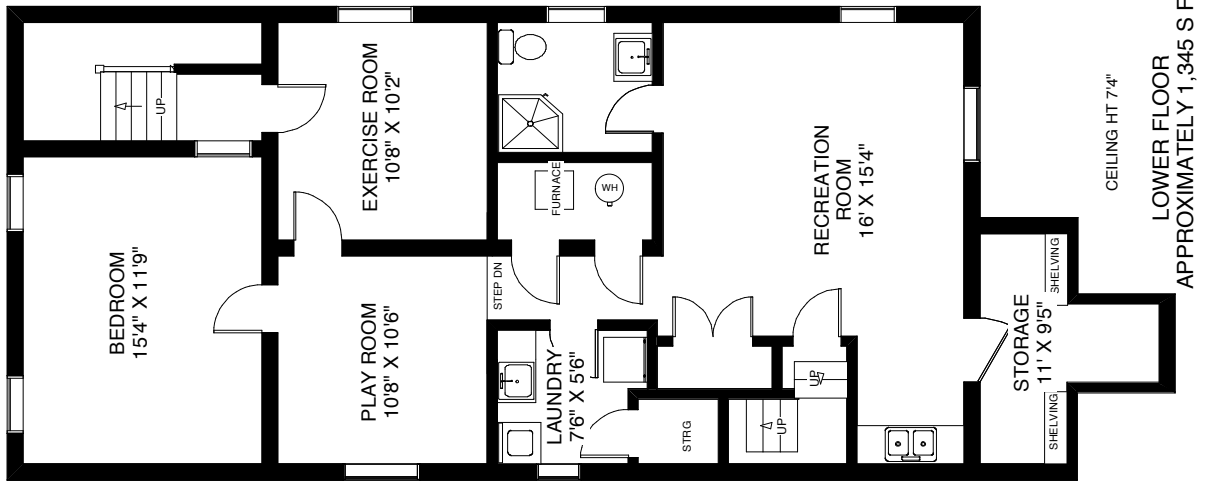

# 33 METHUEN AVENUE

APPROXIMATELY 3,060 SQ FT ABOVE GRADE

**BABIAK**  
TEAM REAL ESTATE

Note: Measurements & Calculations are approximate. Provided as a guideline only.