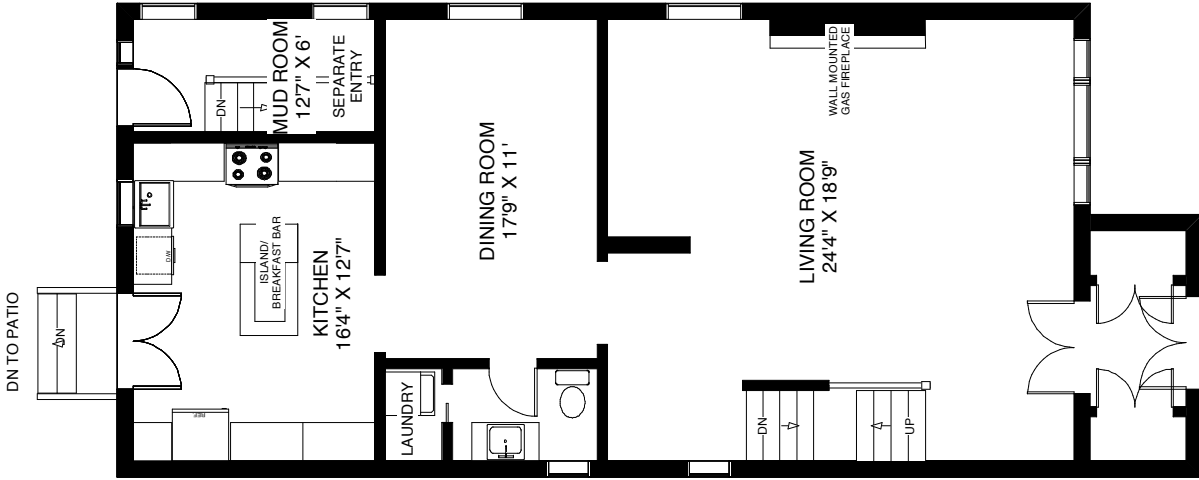

# 33 METHUEN AVENUE

APPROXIMATELY 3,060 SQ FT ABOVE GRADE

**BABIAK**  
TEAM REAL ESTATE

Note: Measurements & Calculations are approximate. Provided as a guideline only.