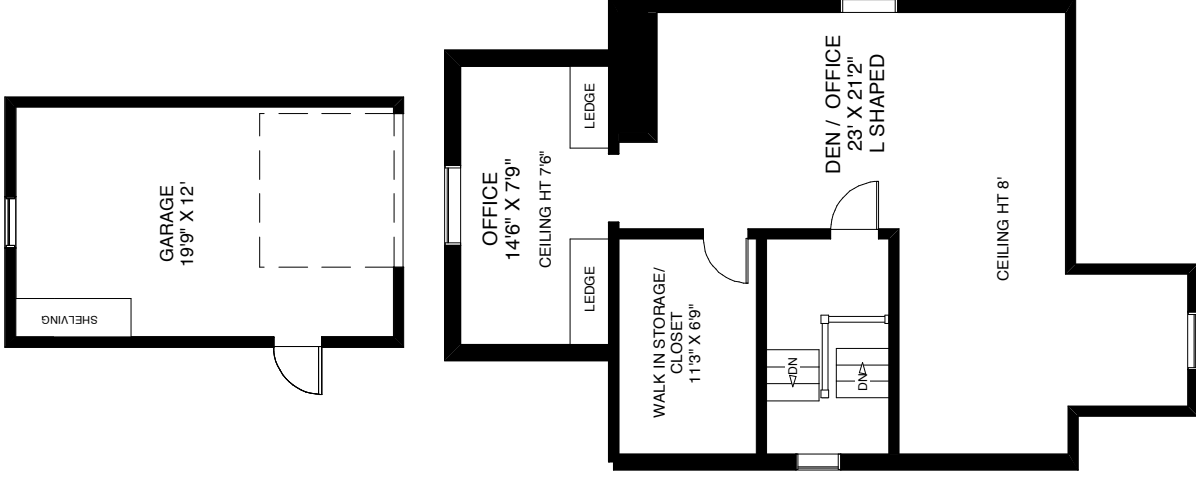

# 33 METHUEN AVENUE

APPROXIMATELY 3,060 SQ FT ABOVE GRADE

**BABIAK**  
TEAM REAL ESTATE

Note: Measurements & Calculations are approximate. Provided as a guideline only.