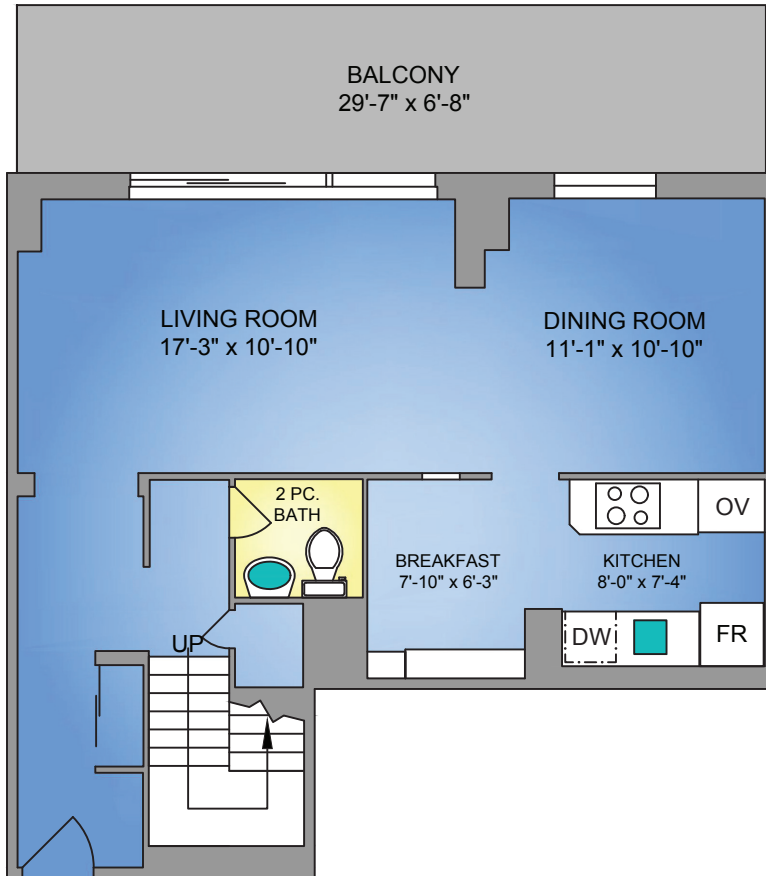

MAIN FLOOR

707 SQ. FT.

8'-1" CEILING

UPPER FLOOR

770 SQ. FT.

8'-1" CEILING

60 SOUTHPORT STREET
SUITE 613

BABIAK
TEAM REAL ESTATE

613-60 SOUTHPRT ST AUG 26, 2024		
PREPARED FOR THE EXCLUSIVE USE OF BABIAK TEAM REAL ESTATE PLANS MAY NOT BE 100% ACCURATE, IF CRITICAL BUYER TO VERIFY.		
FLOOR	AREA (SQ. FT.)	
	FINISHED	BALCONY
MAIN	707	195
UPPER	770	-
TOTAL	1477	195