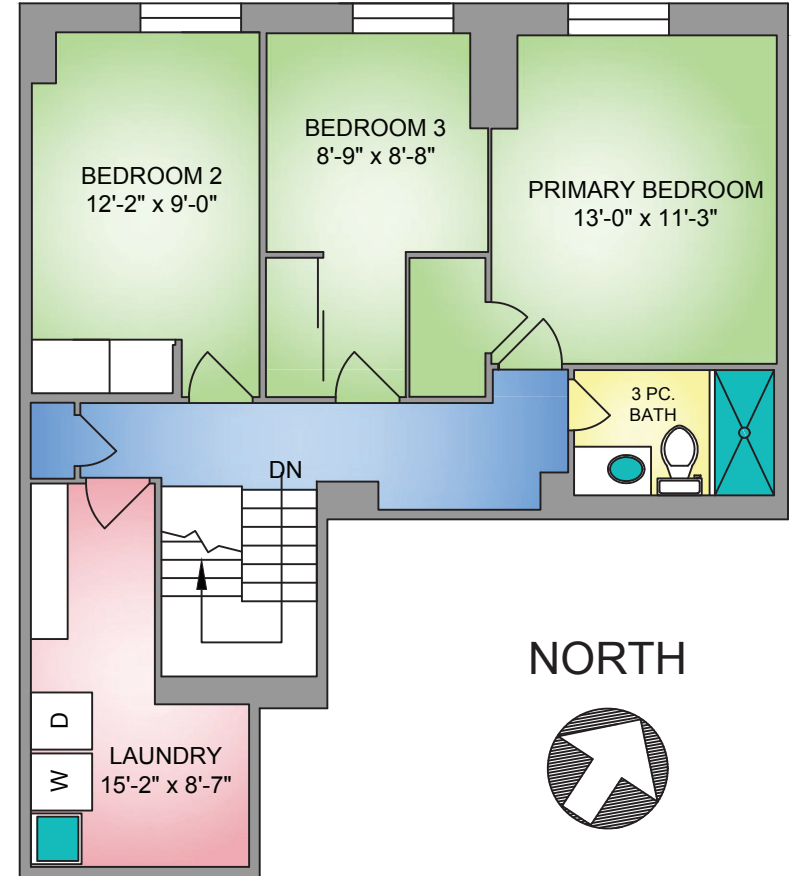

MAIN FLOOR

707 SQ. FT.

8'-1" CEILING

UPPER FLOOR

770 SQ. FT.

8'-1" CEILING

60 SOUTHPORT STREET
SUITE 613

BABIAK
TEAM REAL ESTATE

613-60 SOUTHPRT ST AUG 26, 2024		
PREPARED FOR THE EXCLUSIVE USE OF BABIAK TEAM REAL ESTATE PLANS MAY NOT BE 100% ACCURATE, IF CRITICAL BUYER TO VERIFY.		
FLOOR	AREA (SQ. FT.)	
	FINISHED	BALCONY
MAIN	707	195
UPPER	770	-
TOTAL	1477	195