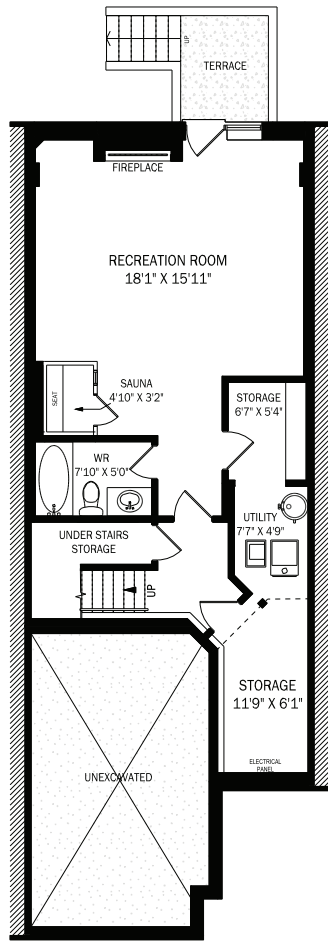

# 246 TAWNY CRESCENT, OAKVILLE

CEILING HEIGHT 9'0"

**MAIN FLOOR - 748 SQUARE FEET**

**BABIAK**  
TEAM REAL ESTATE

CEILING HEIGHT 8'0"

**SECOND FLOOR - 929 SQUARE FEET**

**BABIAK**  
TEAM REAL ESTATE

# 246 TAWNY CRESCENT, OAKVILLE

LOWER LEVEL - 748 SQUARE FEET

**BABIAK**  
TEAM REAL ESTATE

Note: Although measurements and area believed to be accurate they should be considered approximate. [www.PlansForYou.ca](http://www.PlansForYou.ca) | 416 999 5096

# 246 TAWNY CRESCENT, OAKVILLE

LOWER LEVEL - 748 SQUARE FEET

CEILING HEIGHT 9'0"  
MAIN FLOOR - 748 SQUARE FEET

CEILING HEIGHT 8'0"  
SECOND FLOOR - 929 SQUARE FEET

Note: Although measurements and area believed to be accurate they should be considered approximate. www.PlansForYou.ca | 416 999 5096  
September 12, 2024