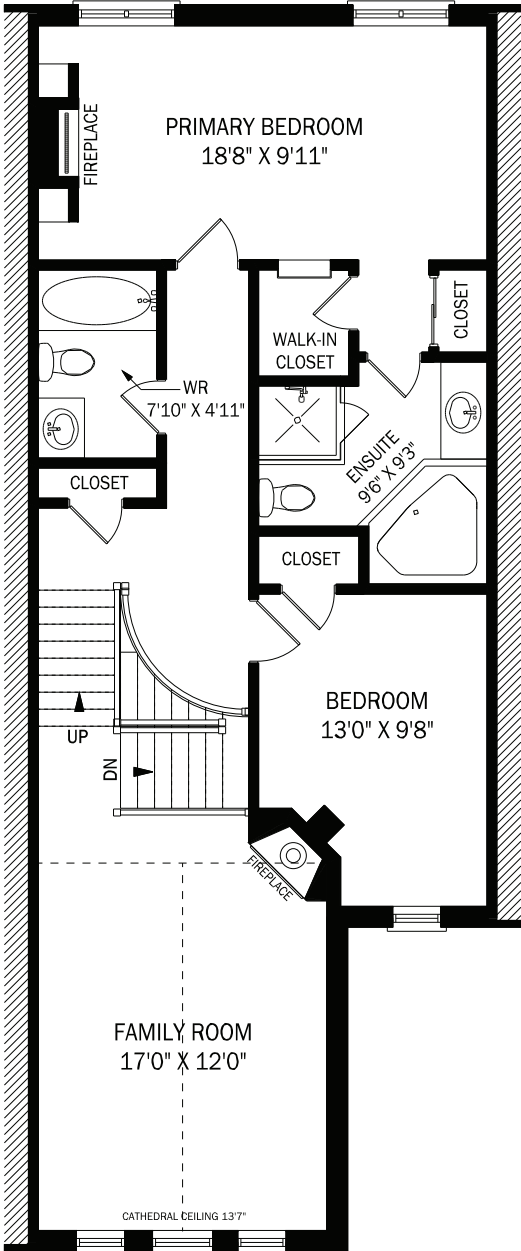

# 246 TAWNY CRESCENT, OAKVILLE

CEILING HEIGHT 9'0"

**MAIN FLOOR - 748 SQUARE FEET**

**BABIAK**  
TEAM REAL ESTATE

CEILING HEIGHT 8'0"

**SECOND FLOOR - 929 SQUARE FEET**

**BABIAK**  
TEAM REAL ESTATE

# 246 TAWNY CRESCENT, OAKVILLE

LOWER LEVEL - 748 SQUARE FEET

**BABIAK**  
TEAM REAL ESTATE

Note: Although measurements and area believed to be accurate they should be considered approximate. [www.PlansForYou.ca](http://www.PlansForYou.ca) | 416 999 5096

# 246 TAWNY CRESCENT, OAKVILLE

LOWER LEVEL - 748 SQUARE FEET

CEILING HEIGHT 9'0"  
MAIN FLOOR - 748 SQUARE FEET

CEILING HEIGHT 8'0"  
SECOND FLOOR - 929 SQUARE FEET

Note: Although measurements and area believed to be accurate they should be considered approximate. www.PlansForYou.ca | 416 999 5096  
September 12, 2024