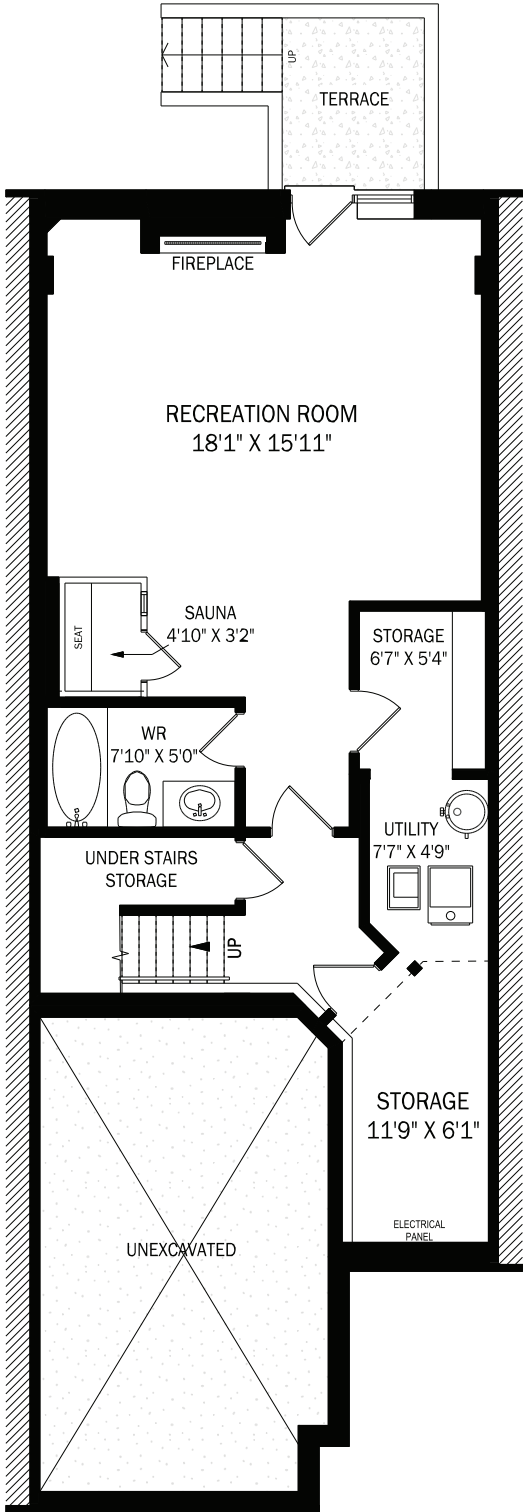

# 246 TAWNY CRESCENT, OAKVILLE

CEILING HEIGHT 9'0"

**MAIN FLOOR - 748 SQUARE FEET**

**BABIAK**  
TEAM REAL ESTATE

CEILING HEIGHT 8'0"

**SECOND FLOOR - 929 SQUARE FEET**

**BABIAK**  
TEAM REAL ESTATE

# 246 TAWNY CRESCENT, OAKVILLE

LOWER LEVEL - 748 SQUARE FEET

**BABIAK**  
TEAM REAL ESTATE

Note: Although measurements and area believed to be accurate they should be considered approximate. [www.PlansForYou.ca](http://www.PlansForYou.ca) | 416 999 5096

# 246 TAWNY CRESCENT, OAKVILLE

LOWER LEVEL - 748 SQUARE FEET

CEILING HEIGHT 9'0"  
MAIN FLOOR - 748 SQUARE FEET

CEILING HEIGHT 8'0"  
SECOND FLOOR - 929 SQUARE FEET

Note: Although measurements and area believed to be accurate they should be considered approximate. www.PlansForYou.ca | 416 999 5096  
September 12, 2024