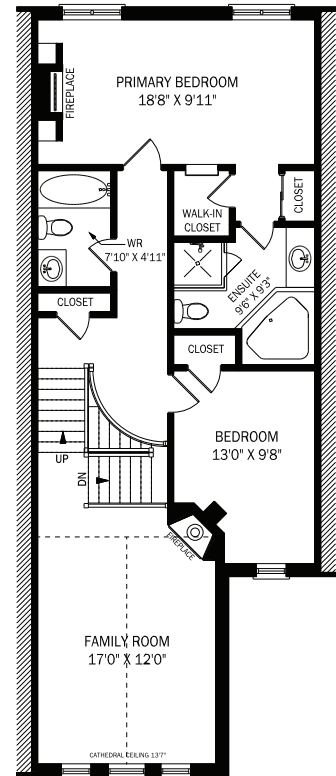

# 246 TAWNY CRESCENT, OAKVILLE

CEILING HEIGHT 9'0"

**MAIN FLOOR - 748 SQUARE FEET**

**BABIAK**  
TEAM REAL ESTATE

CEILING HEIGHT 8'0"

**SECOND FLOOR - 929 SQUARE FEET**

**BABIAK**  
TEAM REAL ESTATE

# 246 TAWNY CRESCENT, OAKVILLE

LOWER LEVEL - 748 SQUARE FEET

**BABIAK**  
TEAM REAL ESTATE

Note: Although measurements and area believed to be accurate they should be considered approximate. [www.PlansForYou.ca](http://www.PlansForYou.ca) | 416 999 5096

# 246 TAWNY CRESCENT, OAKVILLE

LOWER LEVEL - 748 SQUARE FEET

CEILING HEIGHT 9'0"  
MAIN FLOOR - 748 SQUARE FEET

CEILING HEIGHT 8'0"  
SECOND FLOOR - 929 SQUARE FEET

Note: Although measurements and area believed to be accurate they should be considered approximate. www.PlansForYou.ca | 416 999 5096  
September 12, 2024