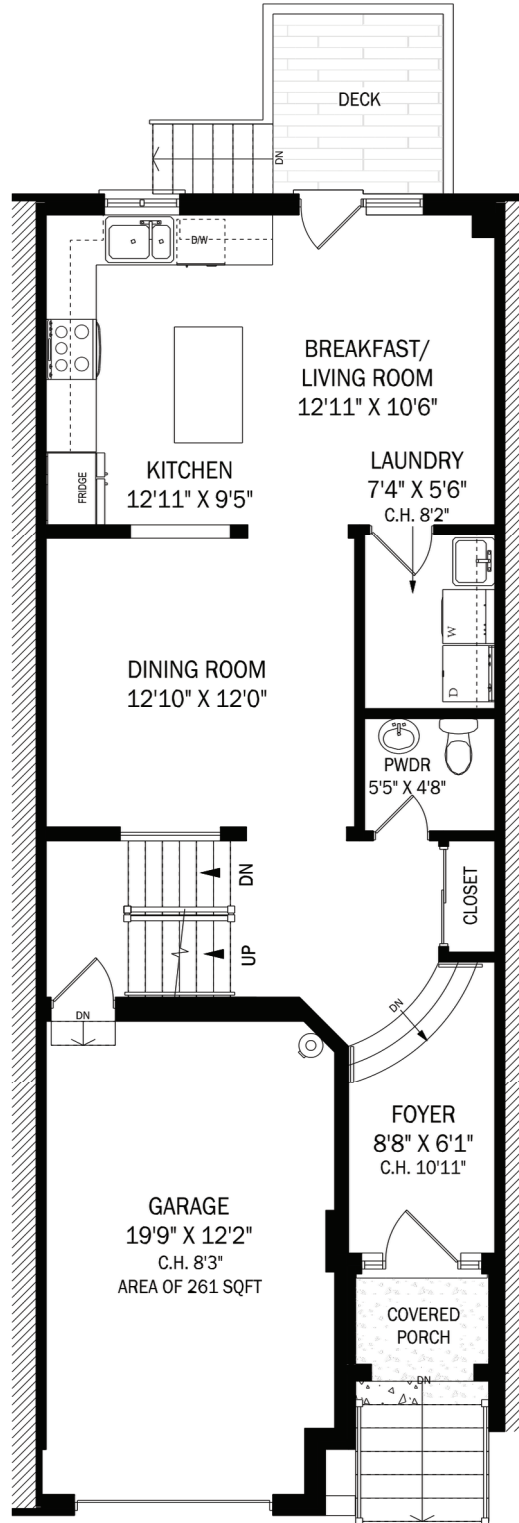

# 246 TAWNY CRESCENT, OAKVILLE

CEILING HEIGHT 9'0"

**MAIN FLOOR - 748 SQUARE FEET**

**BABIAK**  
TEAM REAL ESTATE

CEILING HEIGHT 8'0"

**SECOND FLOOR - 929 SQUARE FEET**

**BABIAK**  
TEAM REAL ESTATE

# 246 TAWNY CRESCENT, OAKVILLE

LOWER LEVEL - 748 SQUARE FEET

**BABIAK**  
TEAM REAL ESTATE

Note: Although measurements and area believed to be accurate they should be considered approximate. [www.PlansForYou.ca](http://www.PlansForYou.ca) | 416 999 5096

# 246 TAWNY CRESCENT, OAKVILLE

LOWER LEVEL - 748 SQUARE FEET

CEILING HEIGHT 9'0"  
MAIN FLOOR - 748 SQUARE FEET

CEILING HEIGHT 8'0"  
SECOND FLOOR - 929 SQUARE FEET

Note: Although measurements and area believed to be accurate they should be considered approximate. www.PlansForYou.ca | 416 999 5096  
September 12, 2024