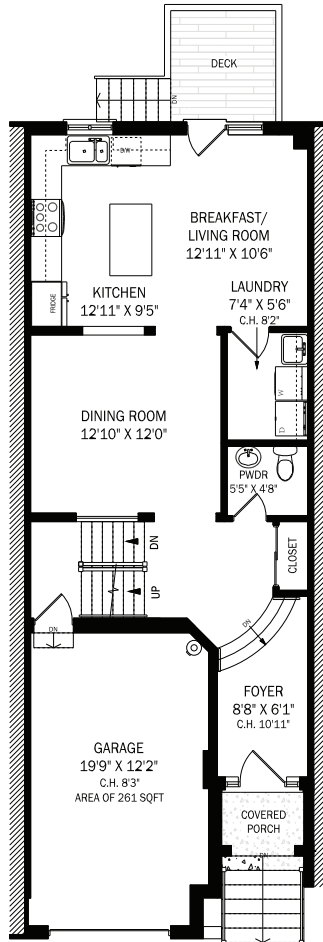

# 246 TAWNY CRESCENT, OAKVILLE

CEILING HEIGHT 9'0"

**MAIN FLOOR - 748 SQUARE FEET**

**BABIAK**  
TEAM REAL ESTATE

CEILING HEIGHT 8'0"

**SECOND FLOOR - 929 SQUARE FEET**

**BABIAK**  
TEAM REAL ESTATE

# 246 TAWNY CRESCENT, OAKVILLE

LOWER LEVEL - 748 SQUARE FEET

**BABIAK**  
TEAM REAL ESTATE

Note: Although measurements and area believed to be accurate they should be considered approximate. [www.PlansForYou.ca](http://www.PlansForYou.ca) | 416 999 5096

# 246 TAWNY CRESCENT, OAKVILLE

LOWER LEVEL - 748 SQUARE FEET

CEILING HEIGHT 9'0"  
MAIN FLOOR - 748 SQUARE FEET

CEILING HEIGHT 8'0"  
SECOND FLOOR - 929 SQUARE FEET

Note: Although measurements and area believed to be accurate they should be considered approximate. www.PlansForYou.ca | 416 999 5096  
September 12, 2024