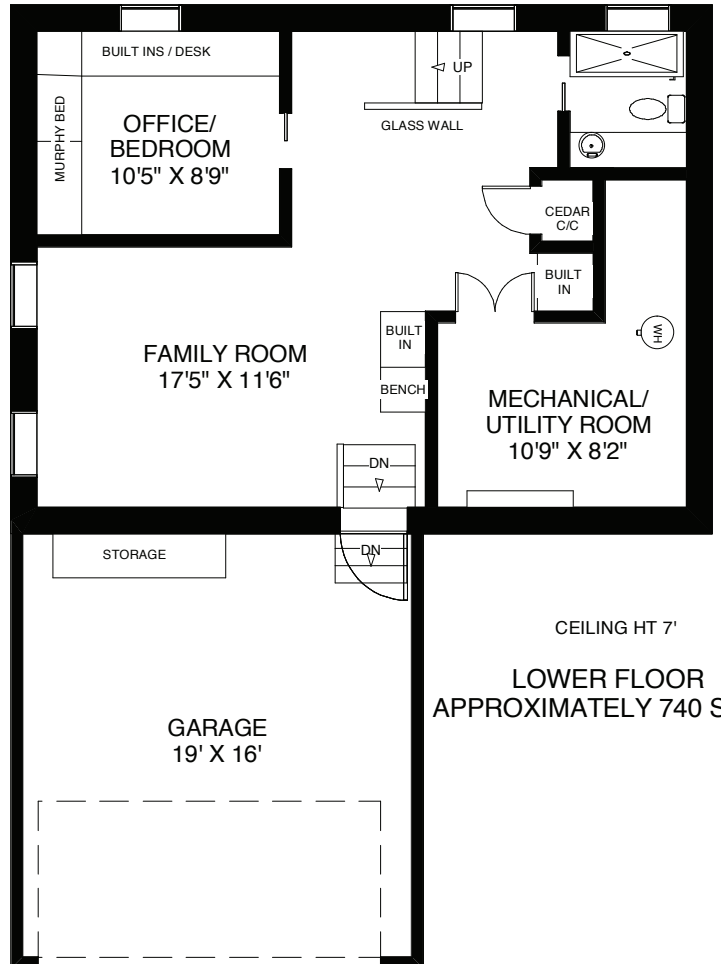

60 ELLIS PARK ROAD

BABIAK
TEAM REAL ESTATE

APPROXIMATELY 1,600 SQ FT ABOVE GRADE

MAIN FLOOR
APPROXIMATELY 800 SQ FT

Note: Measurements & Calculations are approximate. Provided as a guideline only.