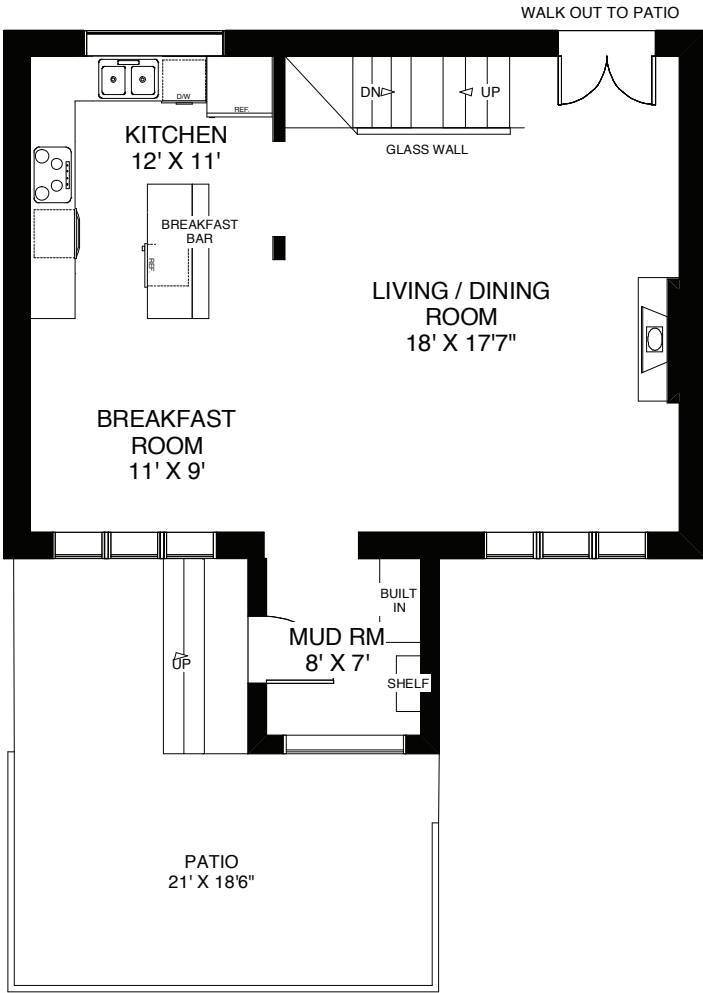

60 ELLIS PARK ROAD

BABIAK
TEAM REAL ESTATE

APPROXIMATELY 1,600 SQ FT ABOVE GRADE

MAIN FLOOR
APPROXIMATELY 800 SQ FT

Note: Measurements & Calculations are approximate. Provided as a guideline only.