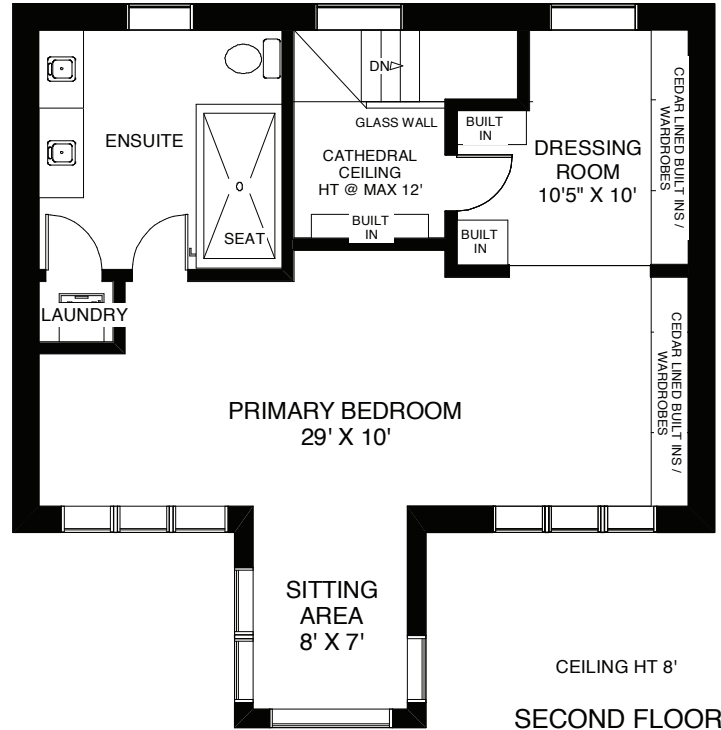

60 ELLIS PARK ROAD

BABIAK
TEAM REAL ESTATE

APPROXIMATELY 1,600 SQ FT ABOVE GRADE

MAIN FLOOR
APPROXIMATELY 800 SQ FT

Note: Measurements & Calculations are approximate. Provided as a guideline only.