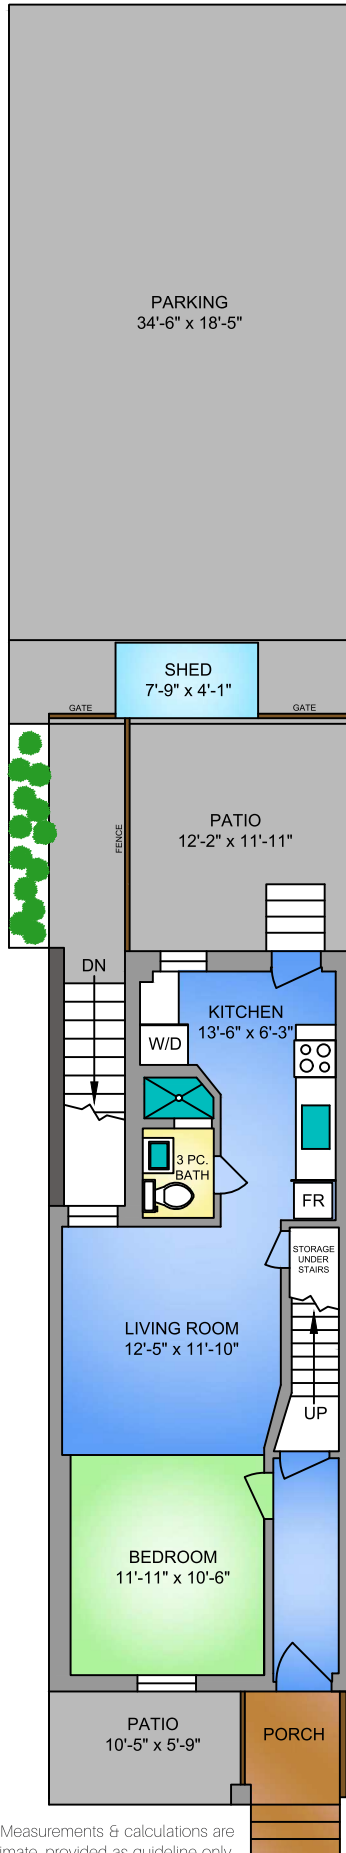

# FLOOR PLAN - 499 KEELE ST

## MAIN FLOOR

609 SQ. FT.

8'-8" CEILING

NORTH

SCALE