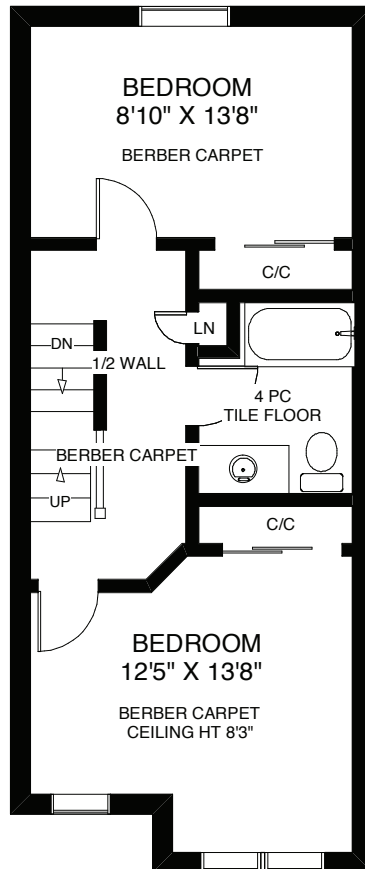

8 WHITAKER AVENUE

BABIAK
TEAM REAL ESTATE

TOTAL SQUARE FOOTAGE INCLUDING LOWER FLOOR
2,040 SQ FT

WALK OUT TO PATIO
17' X 13'6"

MAIN FLOOR
APPROXIMATELY 530 SQ FT

SECOND FLOOR
APPROXIMATELY 530 SQ FT

THIRD FLOOR
APPROXIMATELY 380 SQ FT

Note: Measurements & Calculations are approximate. Provided as a guideline only.