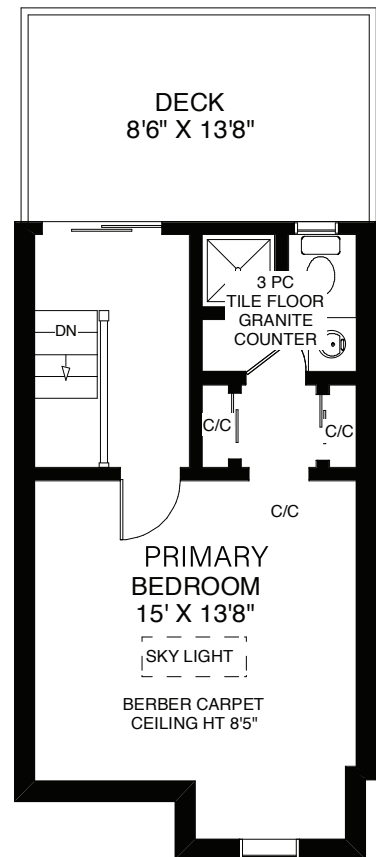

8 WHITAKER AVENUE

BABIAK
TEAM REAL ESTATE

TOTAL SQUARE FOOTAGE INCLUDING LOWER FLOOR
2,040 SQ FT

WALK OUT TO PATIO
17' X 13'6"

MAIN FLOOR
APPROXIMATELY 530 SQ FT

SECOND FLOOR
APPROXIMATELY 530 SQ FT

THIRD FLOOR
APPROXIMATELY 380 SQ FT

Note: Measurements & Calculations are approximate. Provided as a guideline only.