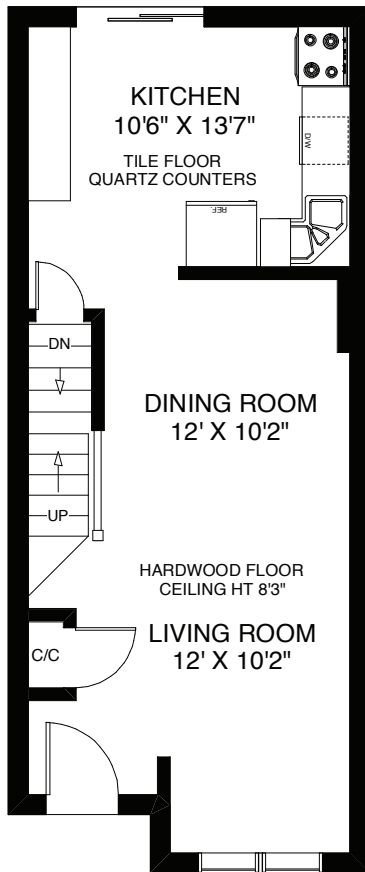

8 WHITAKER AVENUE

BABIAK
TEAM REAL ESTATE

TOTAL SQUARE FOOTAGE INCLUDING LOWER FLOOR
2,040 SQ FT

WALK OUT TO PATIO
17' X 13'6"

MAIN FLOOR
APPROXIMATELY 530 SQ FT

SECOND FLOOR
APPROXIMATELY 530 SQ FT

THIRD FLOOR
APPROXIMATELY 380 SQ FT

Note: Measurements & Calculations are approximate. Provided as a guideline only.