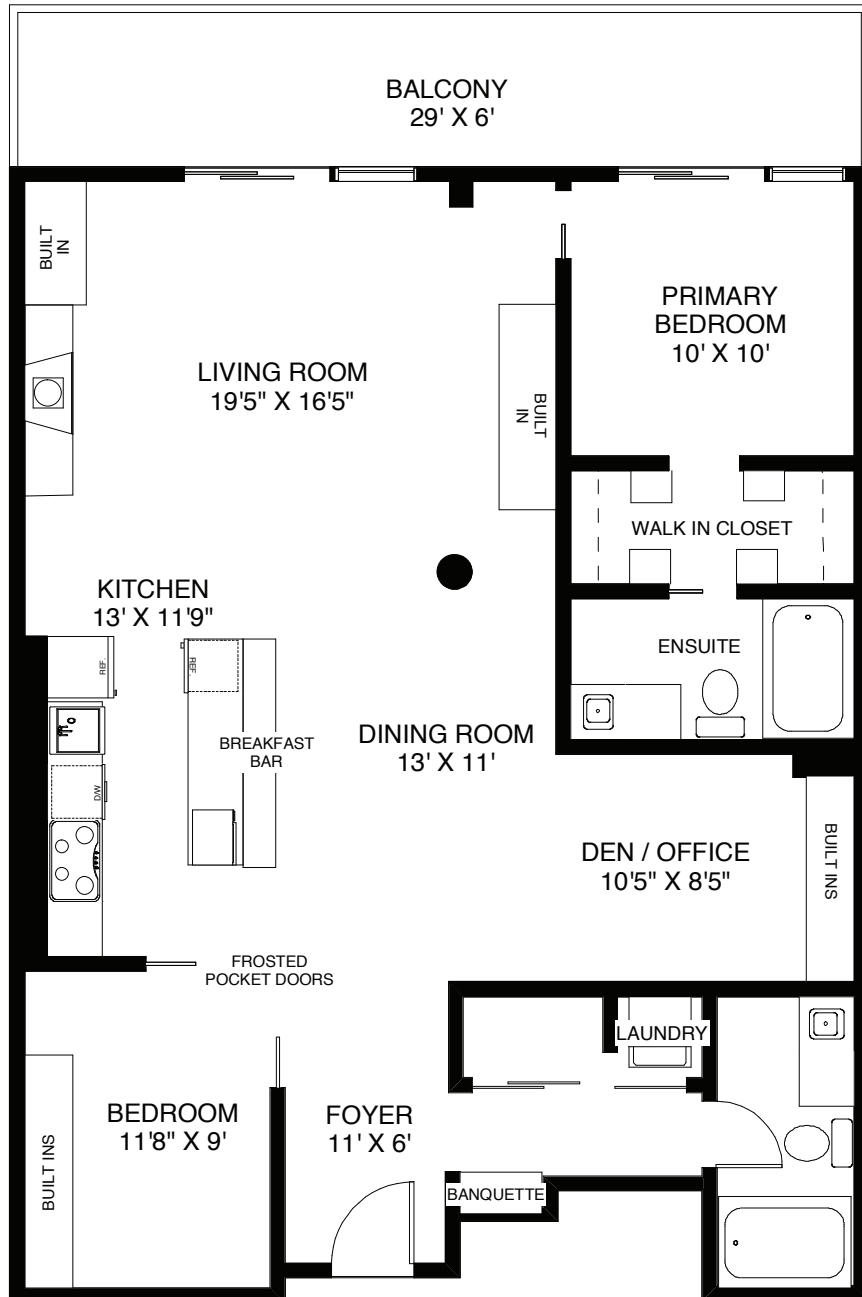

835 ST CLAIR AVENUE WEST # 414

CEILING HT 8'10"

APPROXIMATELY 1,261 SQ FT

Note: Measurements & Calculations are approximate. Provided as a guideline only.

BABIAK
TEAM REAL ESTATE