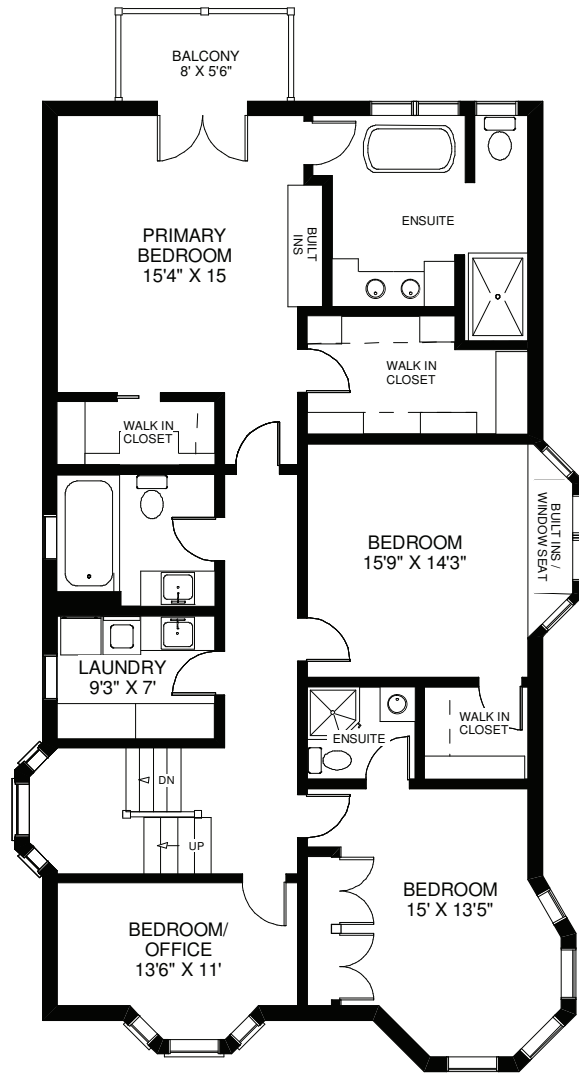

# 17 HIGH PARK BOULEVARD

CEILING HT 7'9"

LOWER FLOOR  
APPROXIMATELY 1,780 SQ FT

Note: Measurements & Calculations are approximate. Provided as a guideline only.

**BABIAK**  
TEAM REAL ESTATE

# 17 HIGH PARK BOULEVARD

TOTAL APPROXIMATELY 4,250 SQ FT ABOVE GRADE

CEILING HT 8'8"

MAIN FLOOR  
APPROXIMATELY 1,600 SQ FT

Note: Measurements & Calculations are approximate. Provided as a guideline only.

# 17 HIGH PARK BOULEVARD

CEILING HT 8'6"

SECOND FLOOR  
APPROXIMATELY 1,700 SQ FT

Note: Measurements & Calculations are approximate. Provided as a guideline only.

# 17 HIGH PARK BOULEVARD

Note: Measurements & Calculations are approximate. Provided as a guideline only.