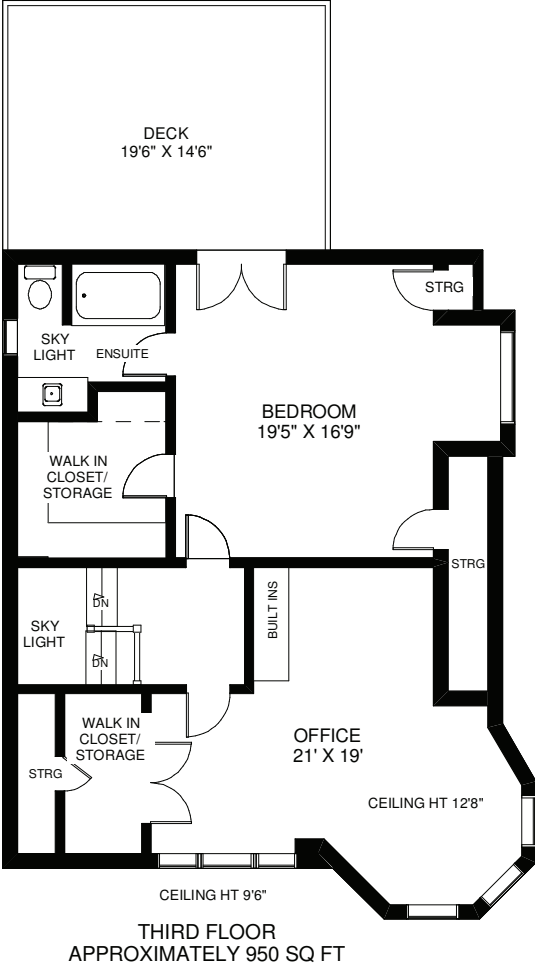

17 HIGH PARK BOULEVARD