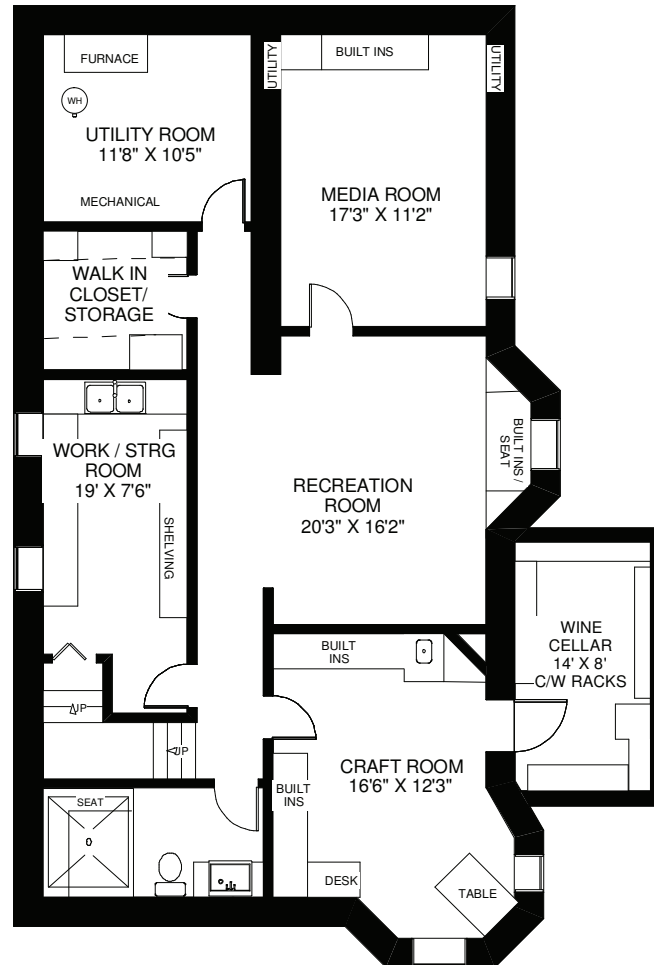

# 17 HIGH PARK BOULEVARD

CEILING HT 7'9"

LOWER FLOOR  
APPROXIMATELY 1,780 SQ FT

Note: Measurements & Calculations are approximate. Provided as a guideline only.

**BABIAK**  
TEAM REAL ESTATE

# 17 HIGH PARK BOULEVARD

TOTAL APPROXIMATELY 4,250 SQ FT ABOVE GRADE

CEILING HT 8'8"

MAIN FLOOR  
APPROXIMATELY 1,600 SQ FT

Note: Measurements & Calculations are approximate. Provided as a guideline only.

# 17 HIGH PARK BOULEVARD

CEILING HT 8'6"

SECOND FLOOR  
APPROXIMATELY 1,700 SQ FT

Note: Measurements & Calculations are approximate. Provided as a guideline only.

# 17 HIGH PARK BOULEVARD

Note: Measurements & Calculations are approximate. Provided as a guideline only.