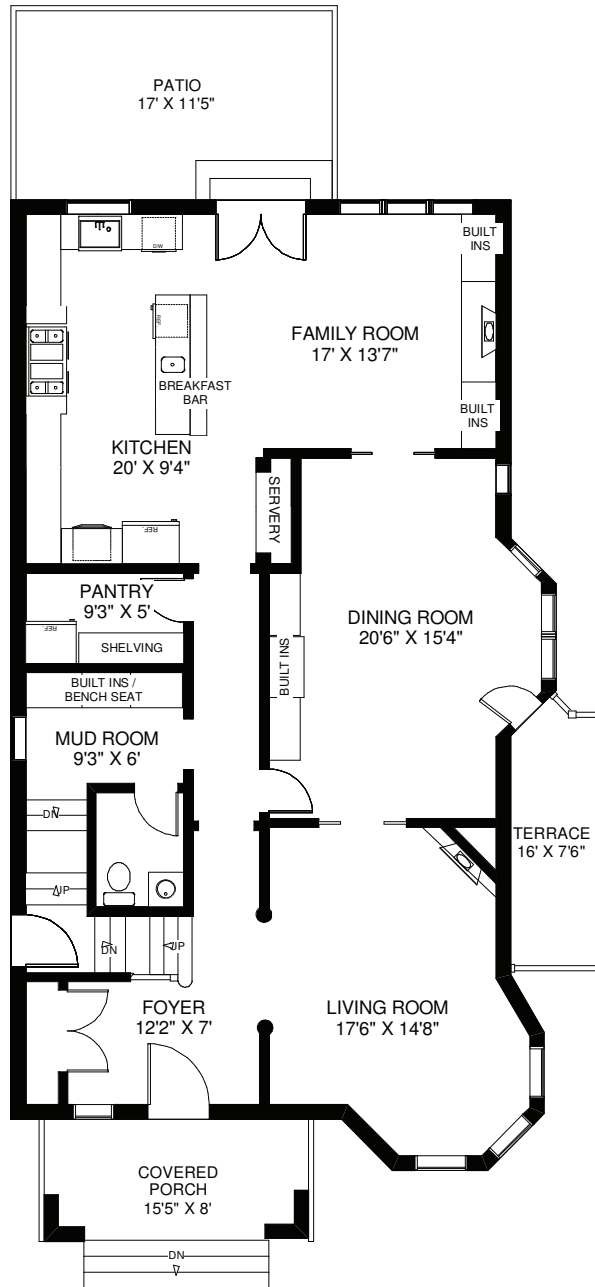

# 17 HIGH PARK BOULEVARD

CEILING HT 7'9"

LOWER FLOOR  
APPROXIMATELY 1,780 SQ FT

Note: Measurements & Calculations are approximate. Provided as a guideline only.

**BABIAK**  
TEAM REAL ESTATE

# 17 HIGH PARK BOULEVARD

TOTAL APPROXIMATELY 4,250 SQ FT ABOVE GRADE

CEILING HT 8'8"

MAIN FLOOR  
APPROXIMATELY 1,600 SQ FT

Note: Measurements & Calculations are approximate. Provided as a guideline only.

# 17 HIGH PARK BOULEVARD

CEILING HT 8'6"

SECOND FLOOR  
APPROXIMATELY 1,700 SQ FT

Note: Measurements & Calculations are approximate. Provided as a guideline only.

# 17 HIGH PARK BOULEVARD

Note: Measurements & Calculations are approximate. Provided as a guideline only.