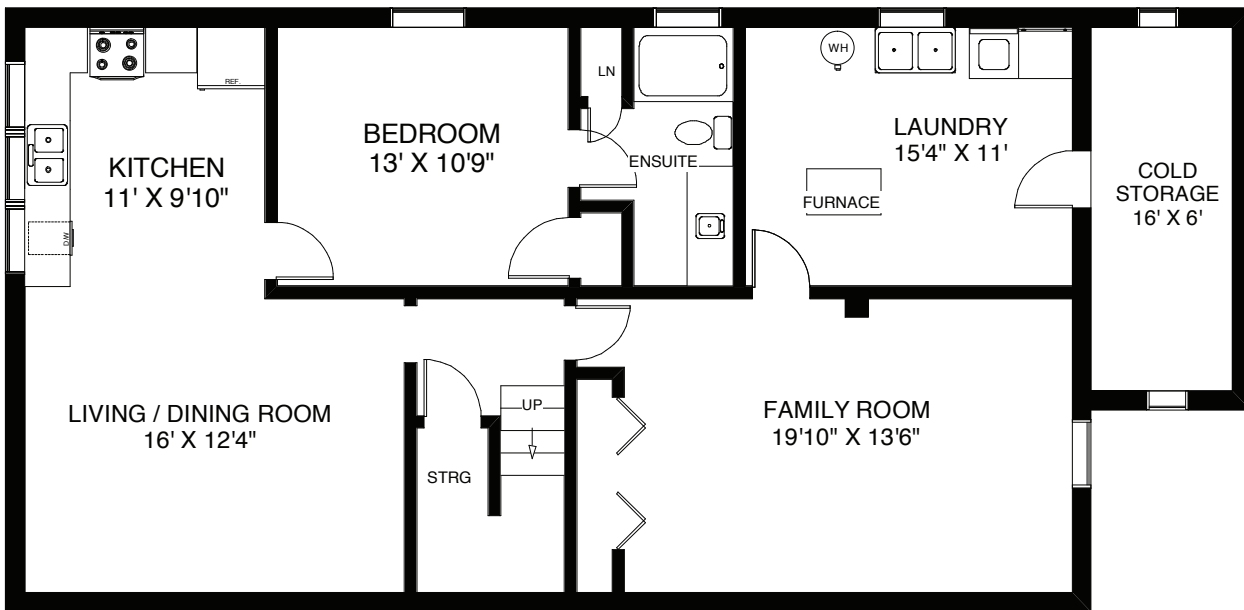

62 BURR AVENUE

BABIAK
TEAM REAL ESTATE

CEILING HT 7'
LOWER FLOOR
APPROXIMATELY 1,300 SQ FT

Note: Measurements & Calculations are approximate. Provided as a guideline only.