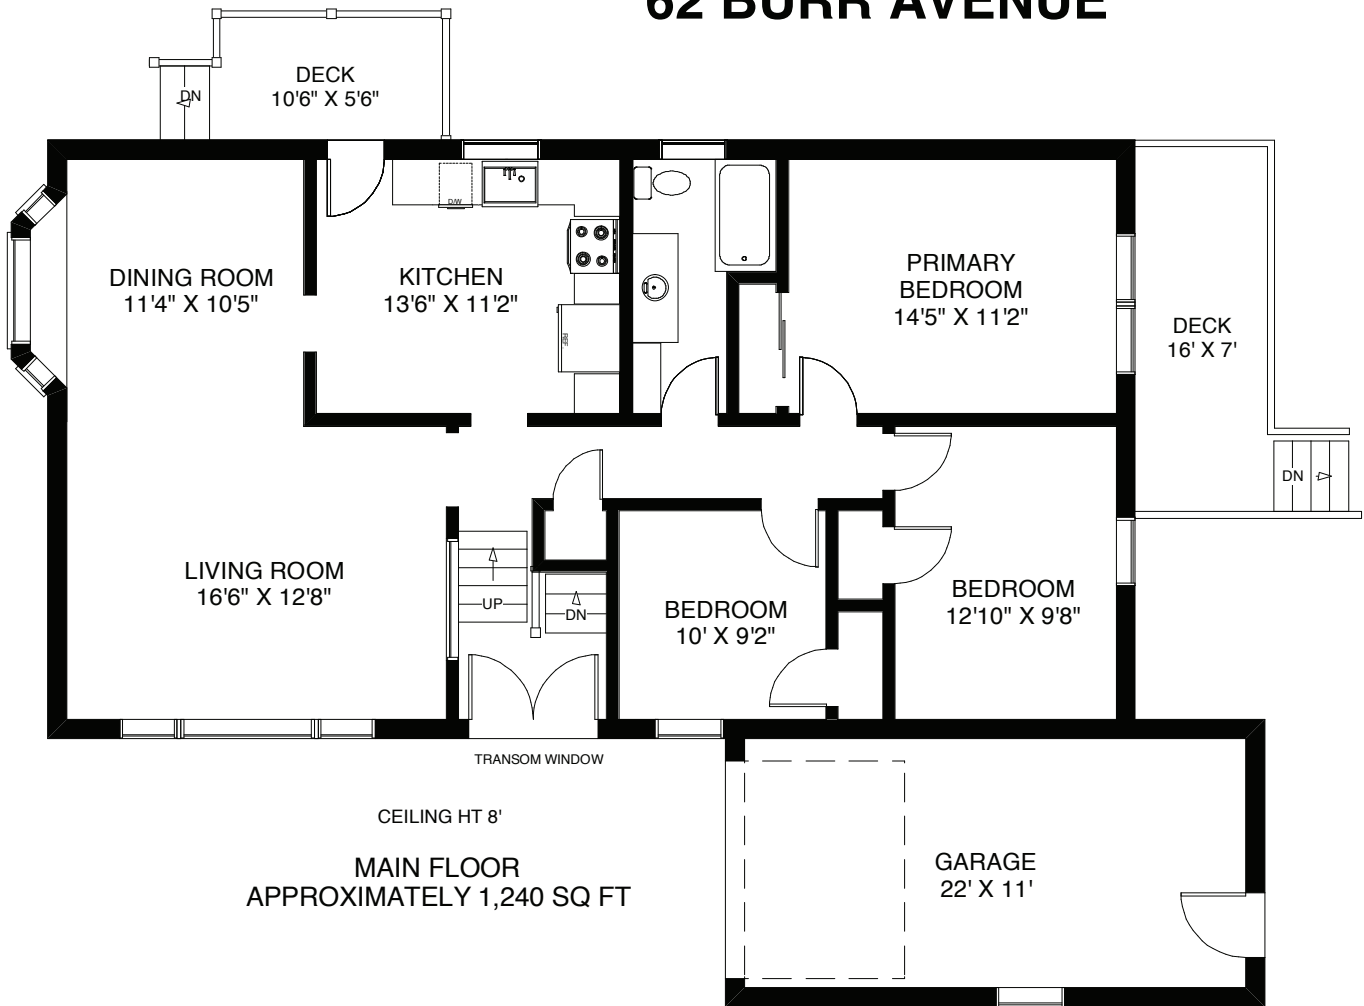

62 BURR AVENUE

BABIAK
TEAM REAL ESTATE

CEILING HT 7'
LOWER FLOOR
APPROXIMATELY 1,300 SQ FT

Note: Measurements & Calculations are approximate. Provided as a guideline only.