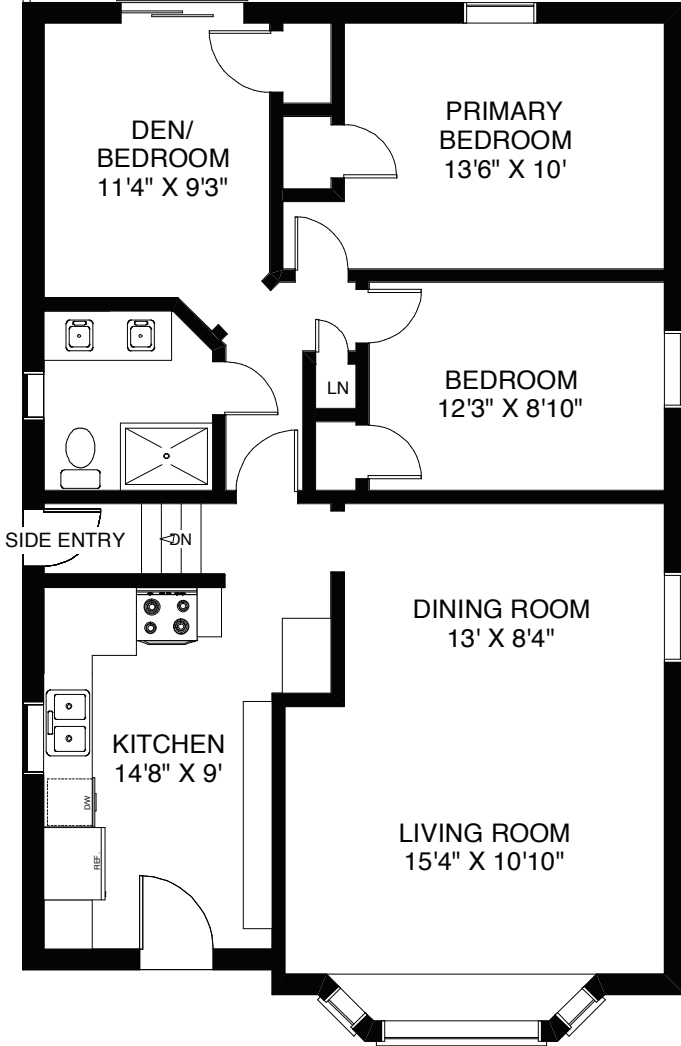

6 NAGEL ROAD

CEILING HT 8'

MAIN FLOOR
APPROXIMATELY 1,075 SQ FT

CEILING HT 7'

LOWER FLOOR
APPROXIMATELY 1,100 SQ FT