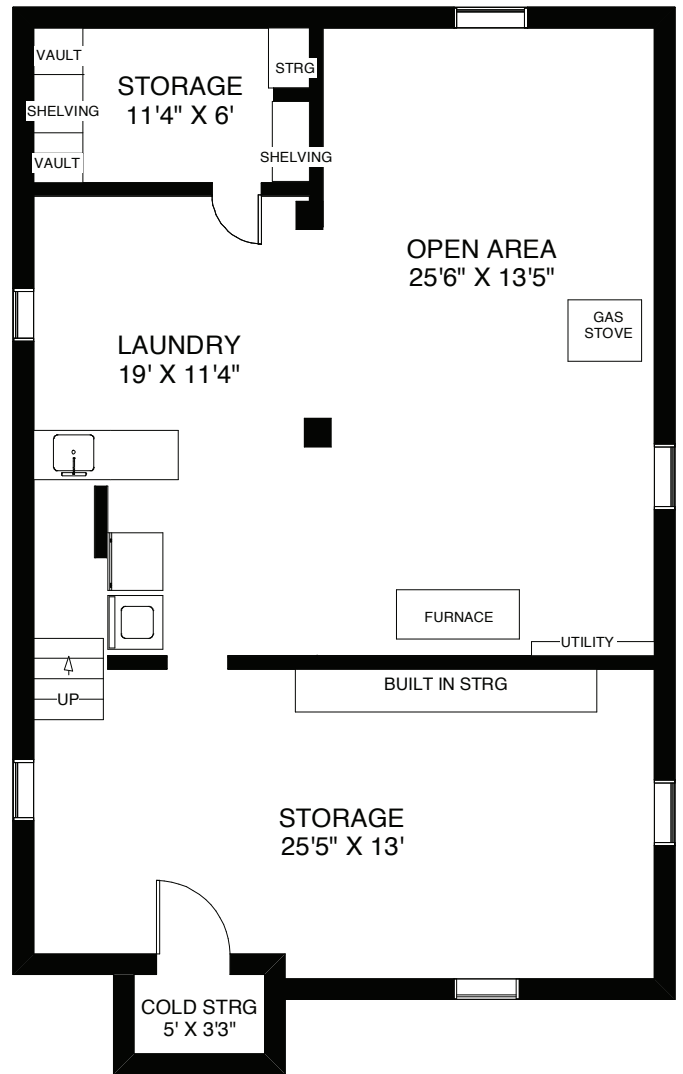

6 NAGEL ROAD

CEILING HT 8'

MAIN FLOOR
APPROXIMATELY 1,075 SQ FT

CEILING HT 7'

LOWER FLOOR
APPROXIMATELY 1,100 SQ FT