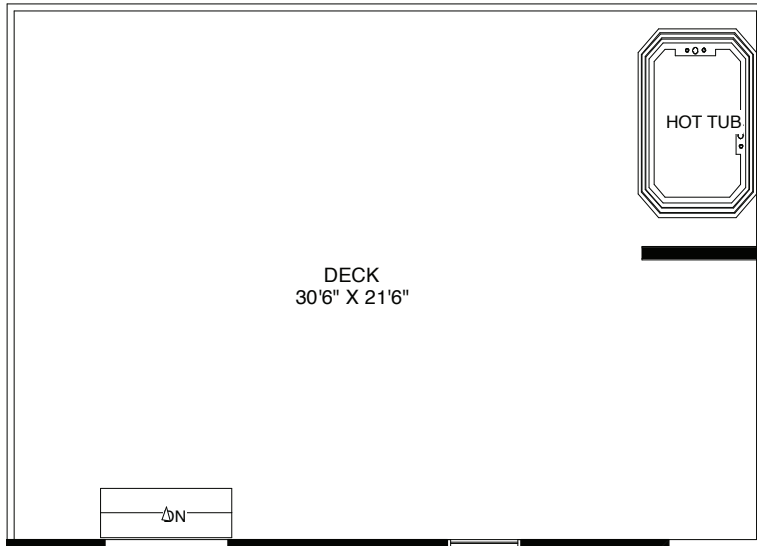

6 NAGEL ROAD

CEILING HT 8'

MAIN FLOOR
APPROXIMATELY 1,075 SQ FT

CEILING HT 7'

LOWER FLOOR
APPROXIMATELY 1,100 SQ FT