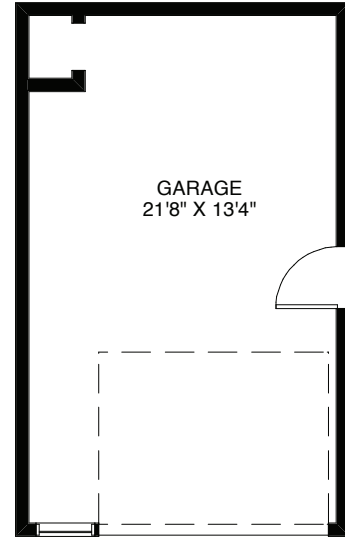

6 NAGEL ROAD

CEILING HT 8'

MAIN FLOOR
APPROXIMATELY 1,075 SQ FT

CEILING HT 7'

LOWER FLOOR
APPROXIMATELY 1,100 SQ FT