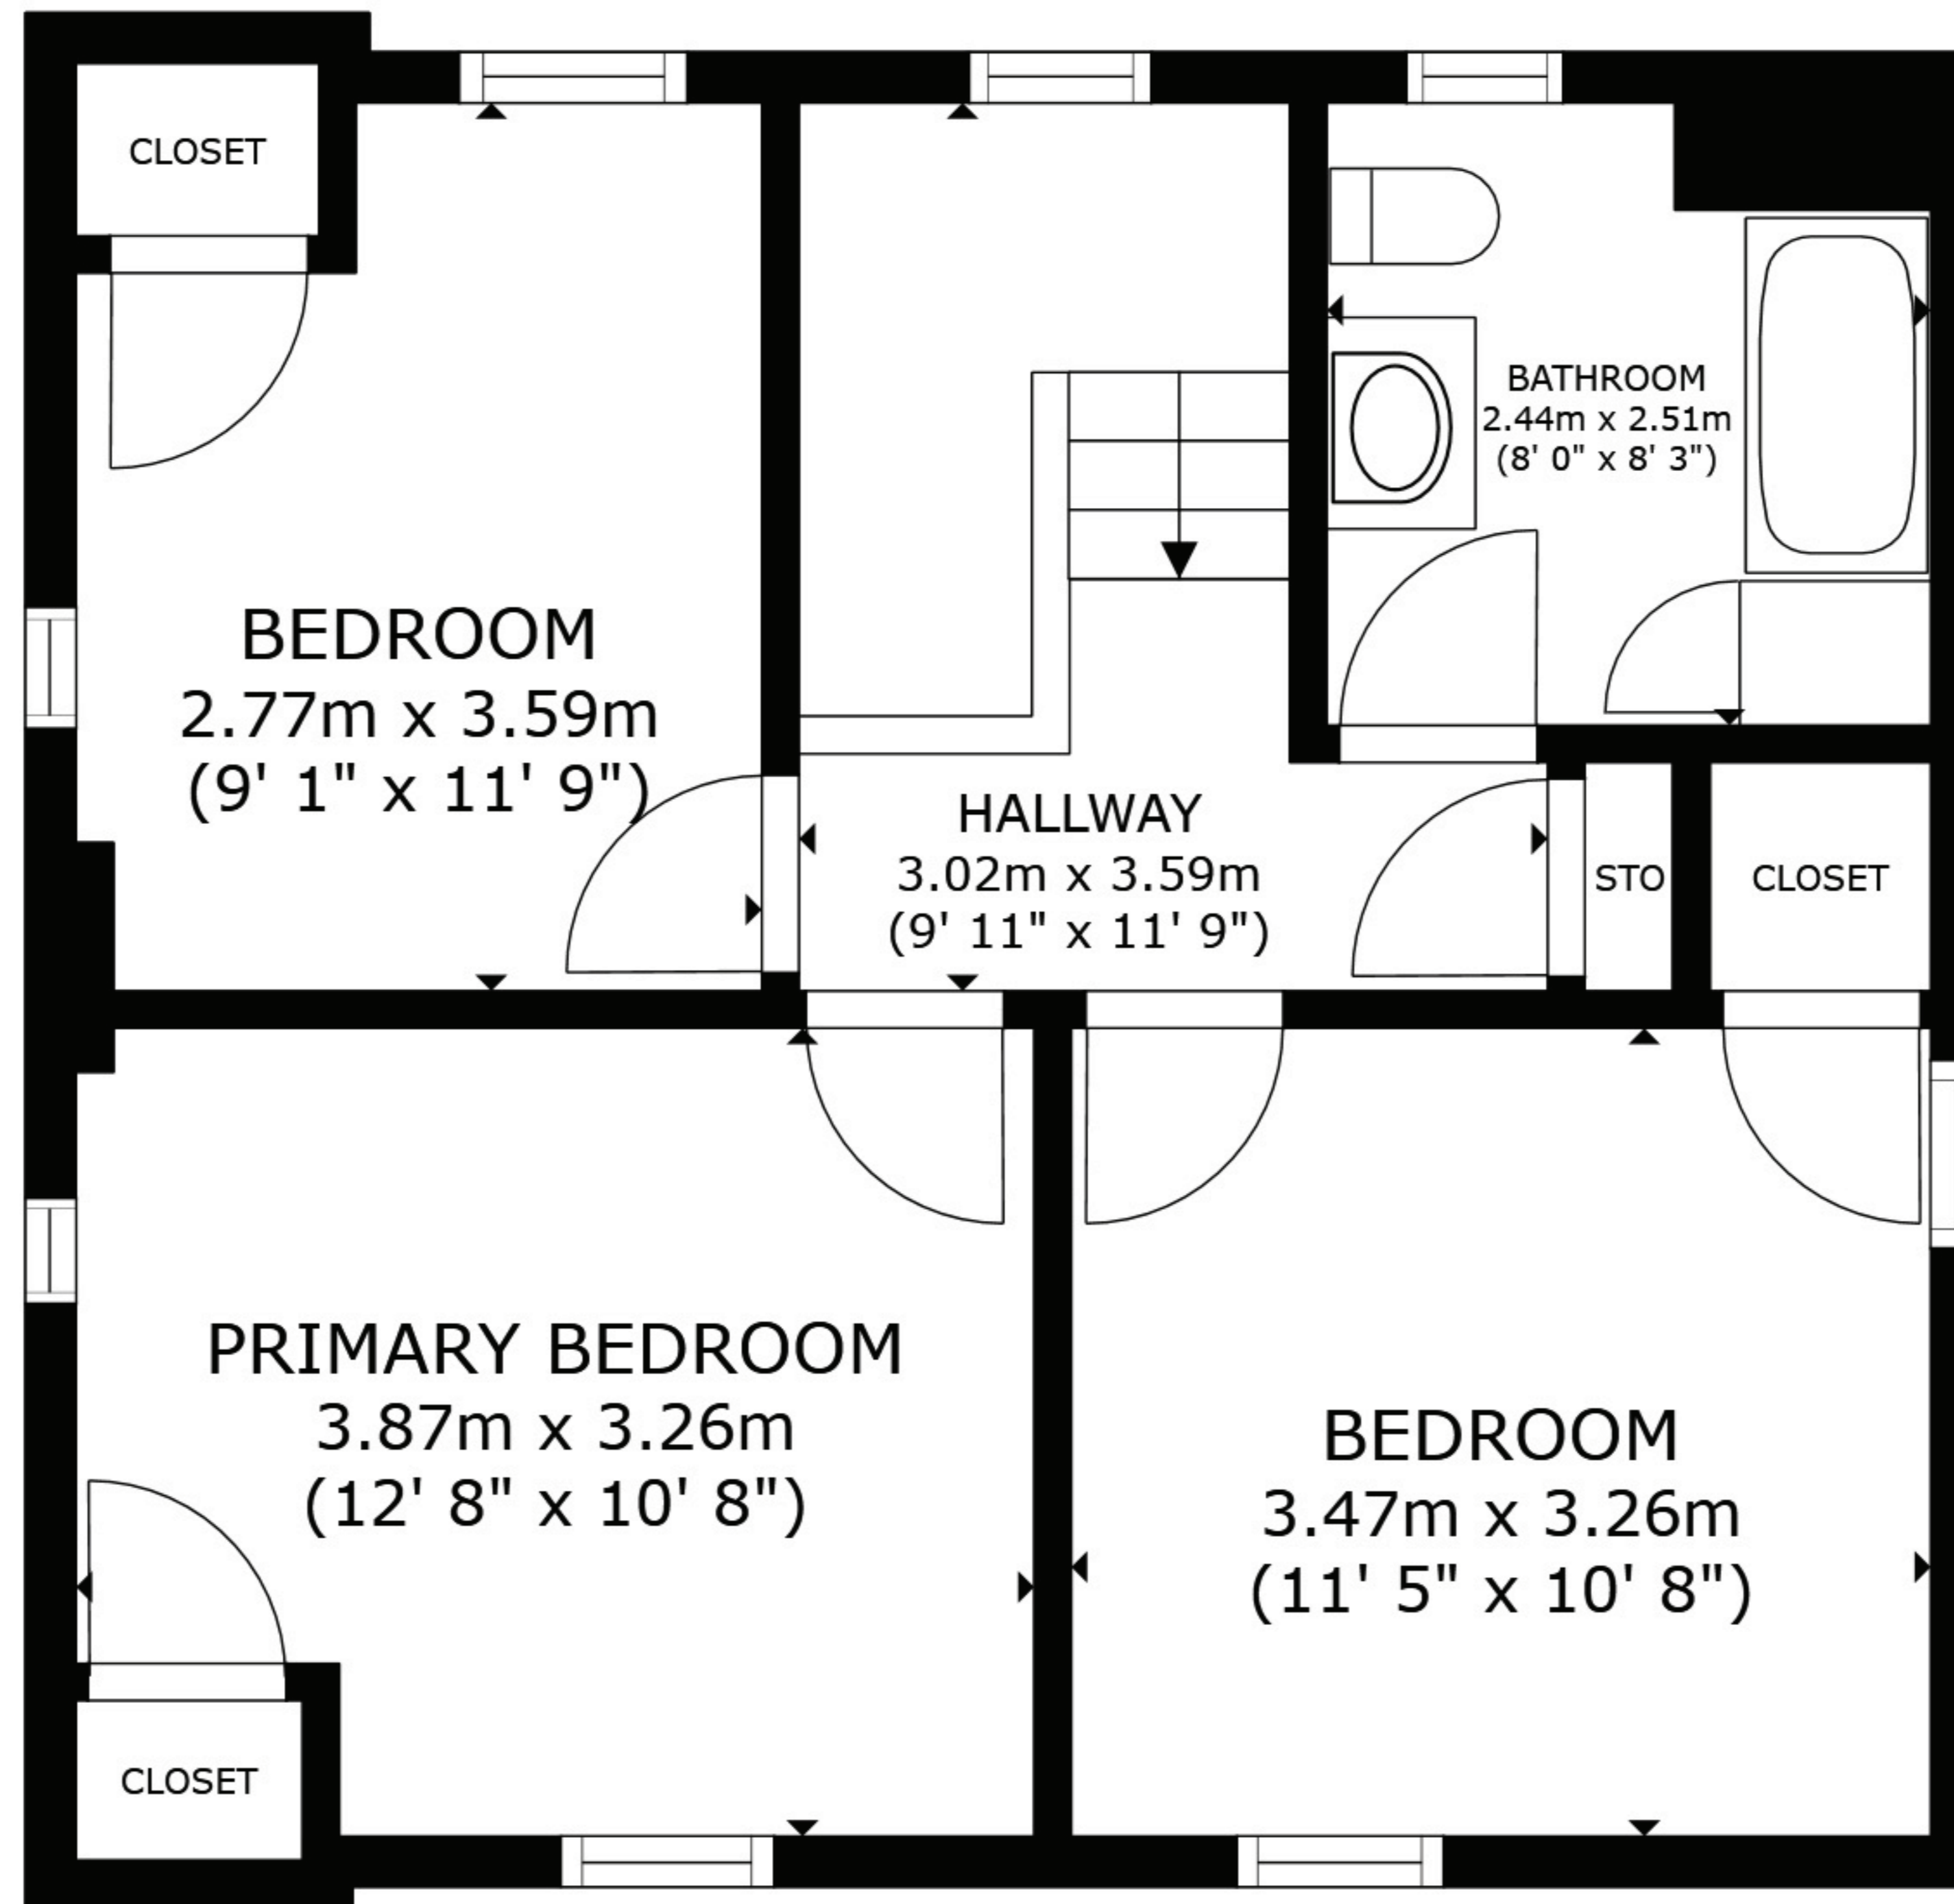

FLOOR 2

BABIAK
TEAM REAL ESTATE

SIZES AND DIMENSIONS ARE APPROXIMATE, ACTUAL MAY VARY.

FLOOR 3

BABIAK
TEAM REAL ESTATE

SIZES AND DIMENSIONS ARE APPROXIMATE, ACTUAL MAY VARY.

FLOOR 1

BABIAK
TEAM REAL ESTATE

SIZES AND DIMENSIONS ARE APPROXIMATE, ACTUAL MAY VARY.

FLOOR 1

FLOOR 2

FLOOR 3

BABIAK
TEAM REAL ESTATE

1,400 Total Sq Ft

SIZES AND DIMENSIONS ARE APPROXIMATE, ACTUAL MAY VARY.