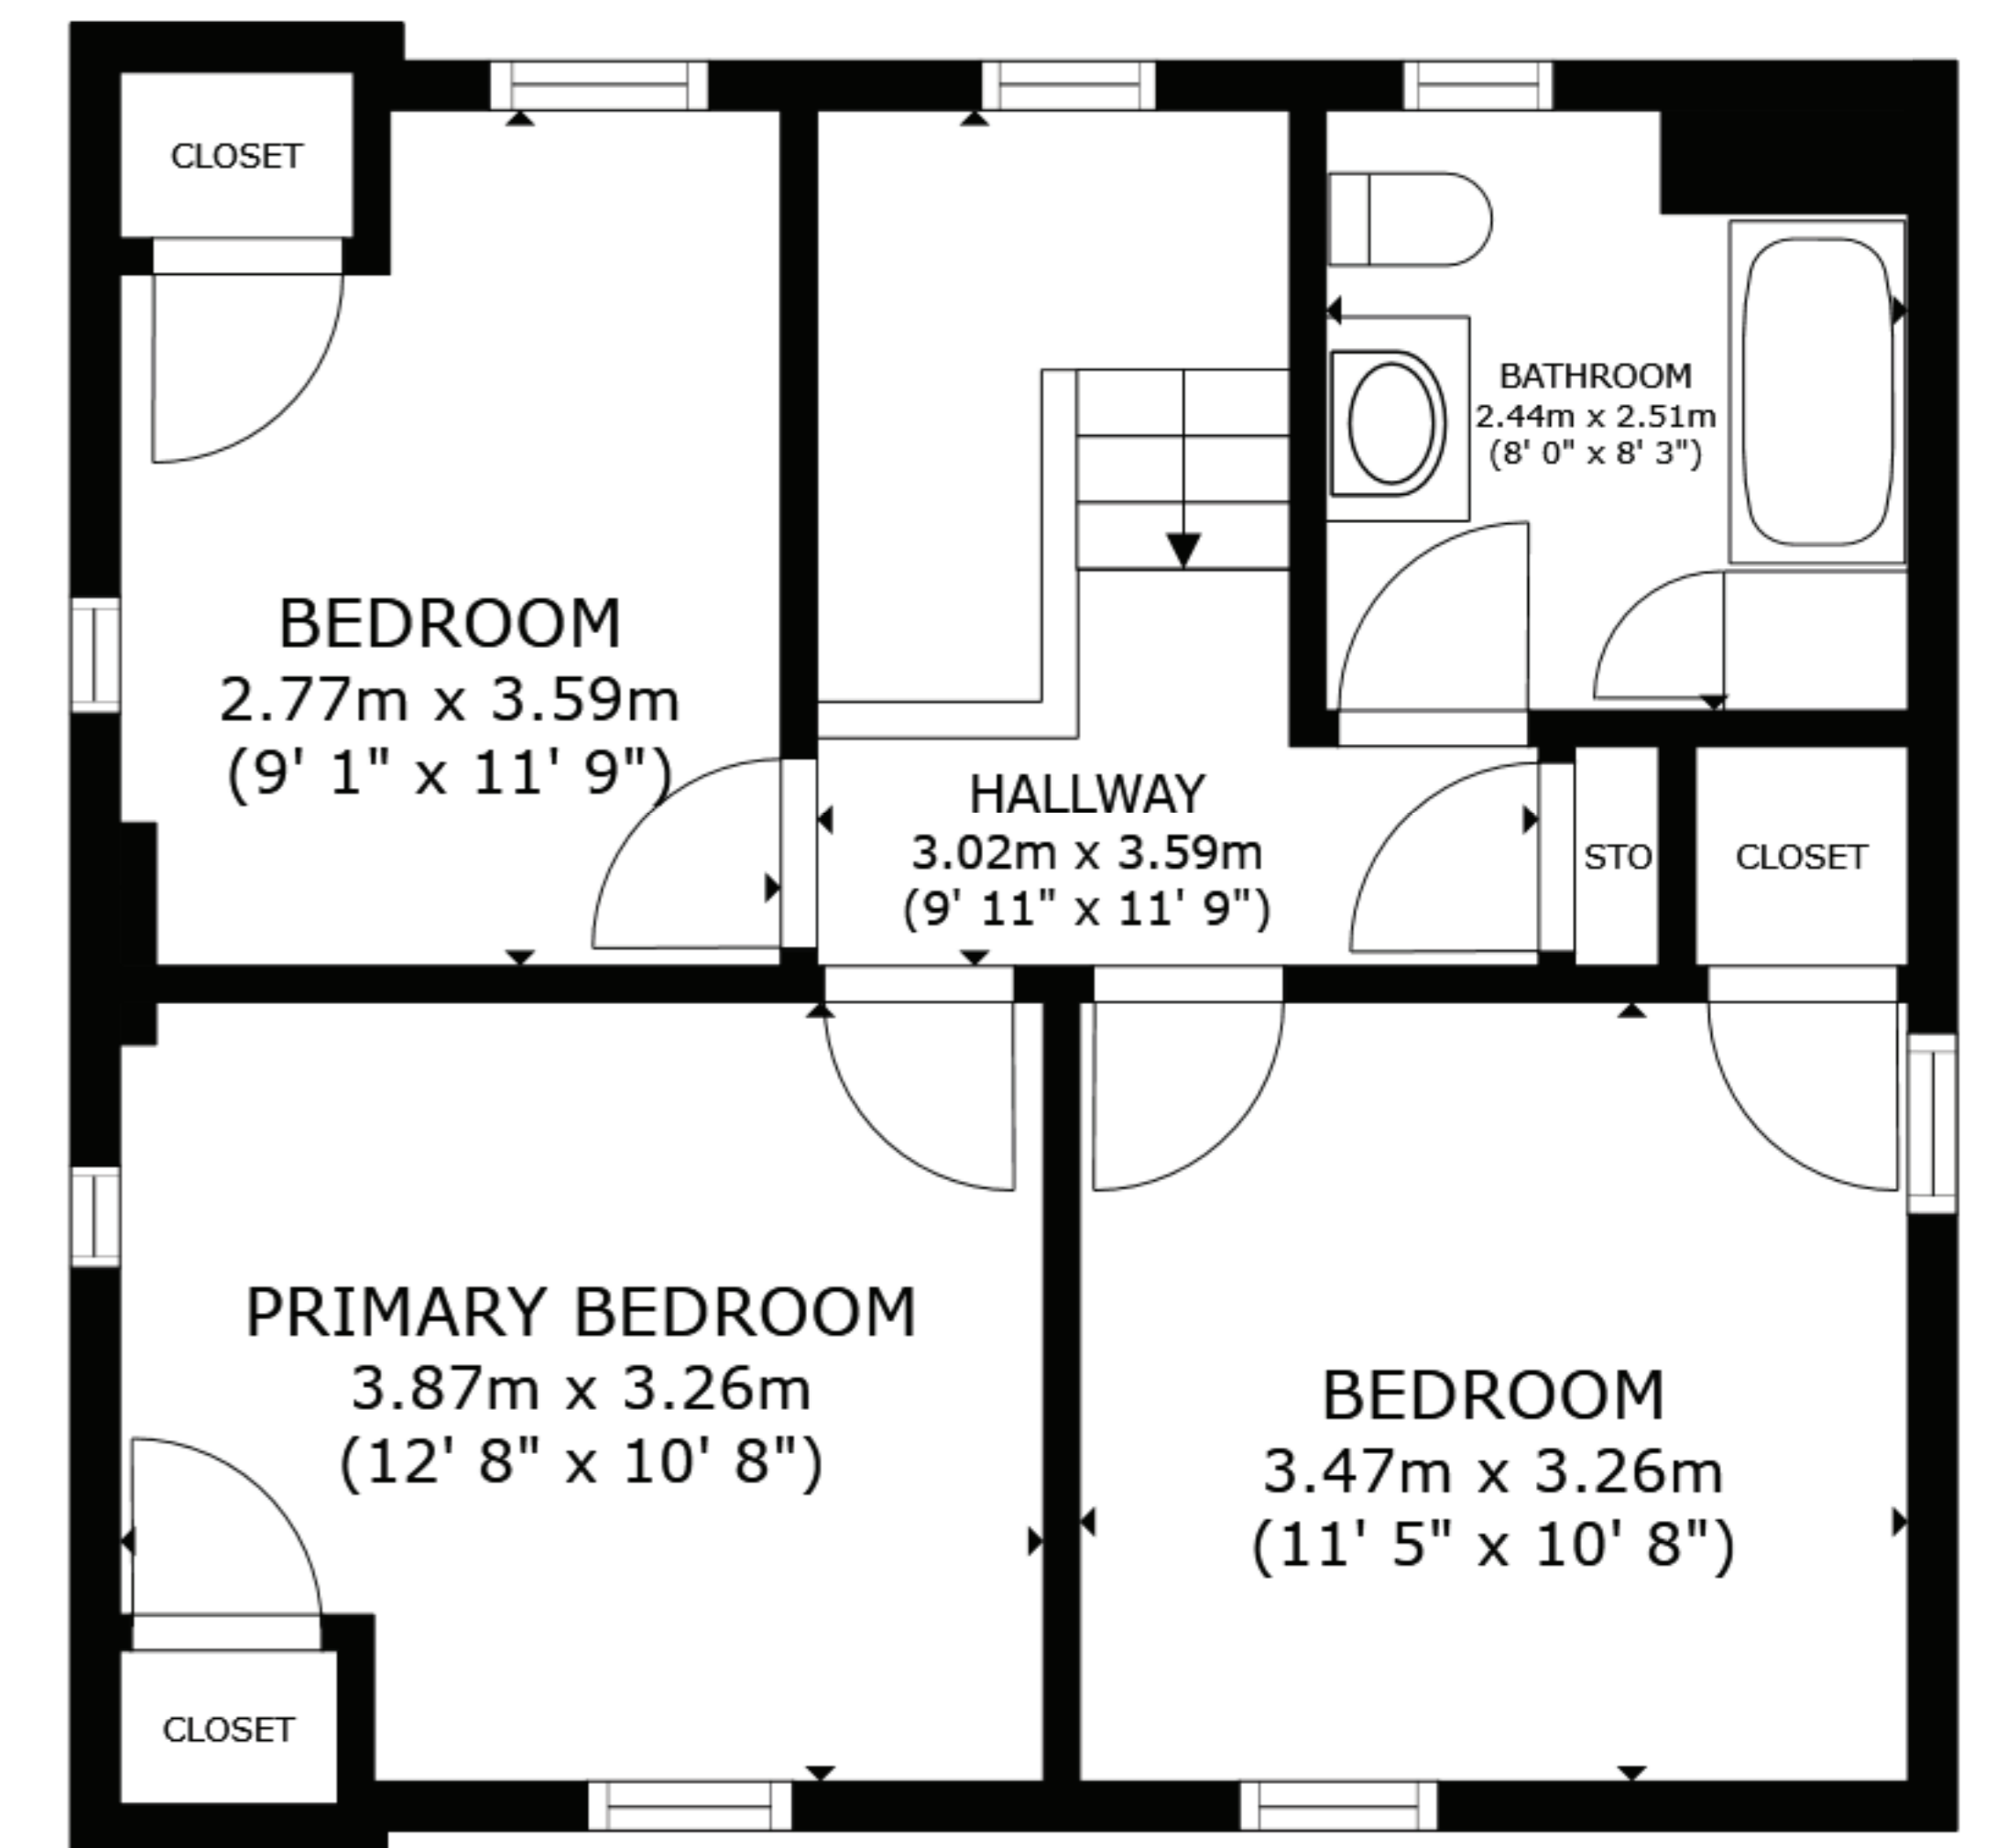

FLOOR 2

BABIAK
TEAM REAL ESTATE

SIZES AND DIMENSIONS ARE APPROXIMATE, ACTUAL MAY VARY.

FLOOR 3

BABIAK
TEAM REAL ESTATE

SIZES AND DIMENSIONS ARE APPROXIMATE, ACTUAL MAY VARY.

FLOOR 1

BABIAK
TEAM REAL ESTATE

SIZES AND DIMENSIONS ARE APPROXIMATE, ACTUAL MAY VARY.

FLOOR 1

FLOOR 2

FLOOR 3

BABIAK
TEAM REAL ESTATE

1,400 Total Sq Ft

SIZES AND DIMENSIONS ARE APPROXIMATE, ACTUAL MAY VARY.