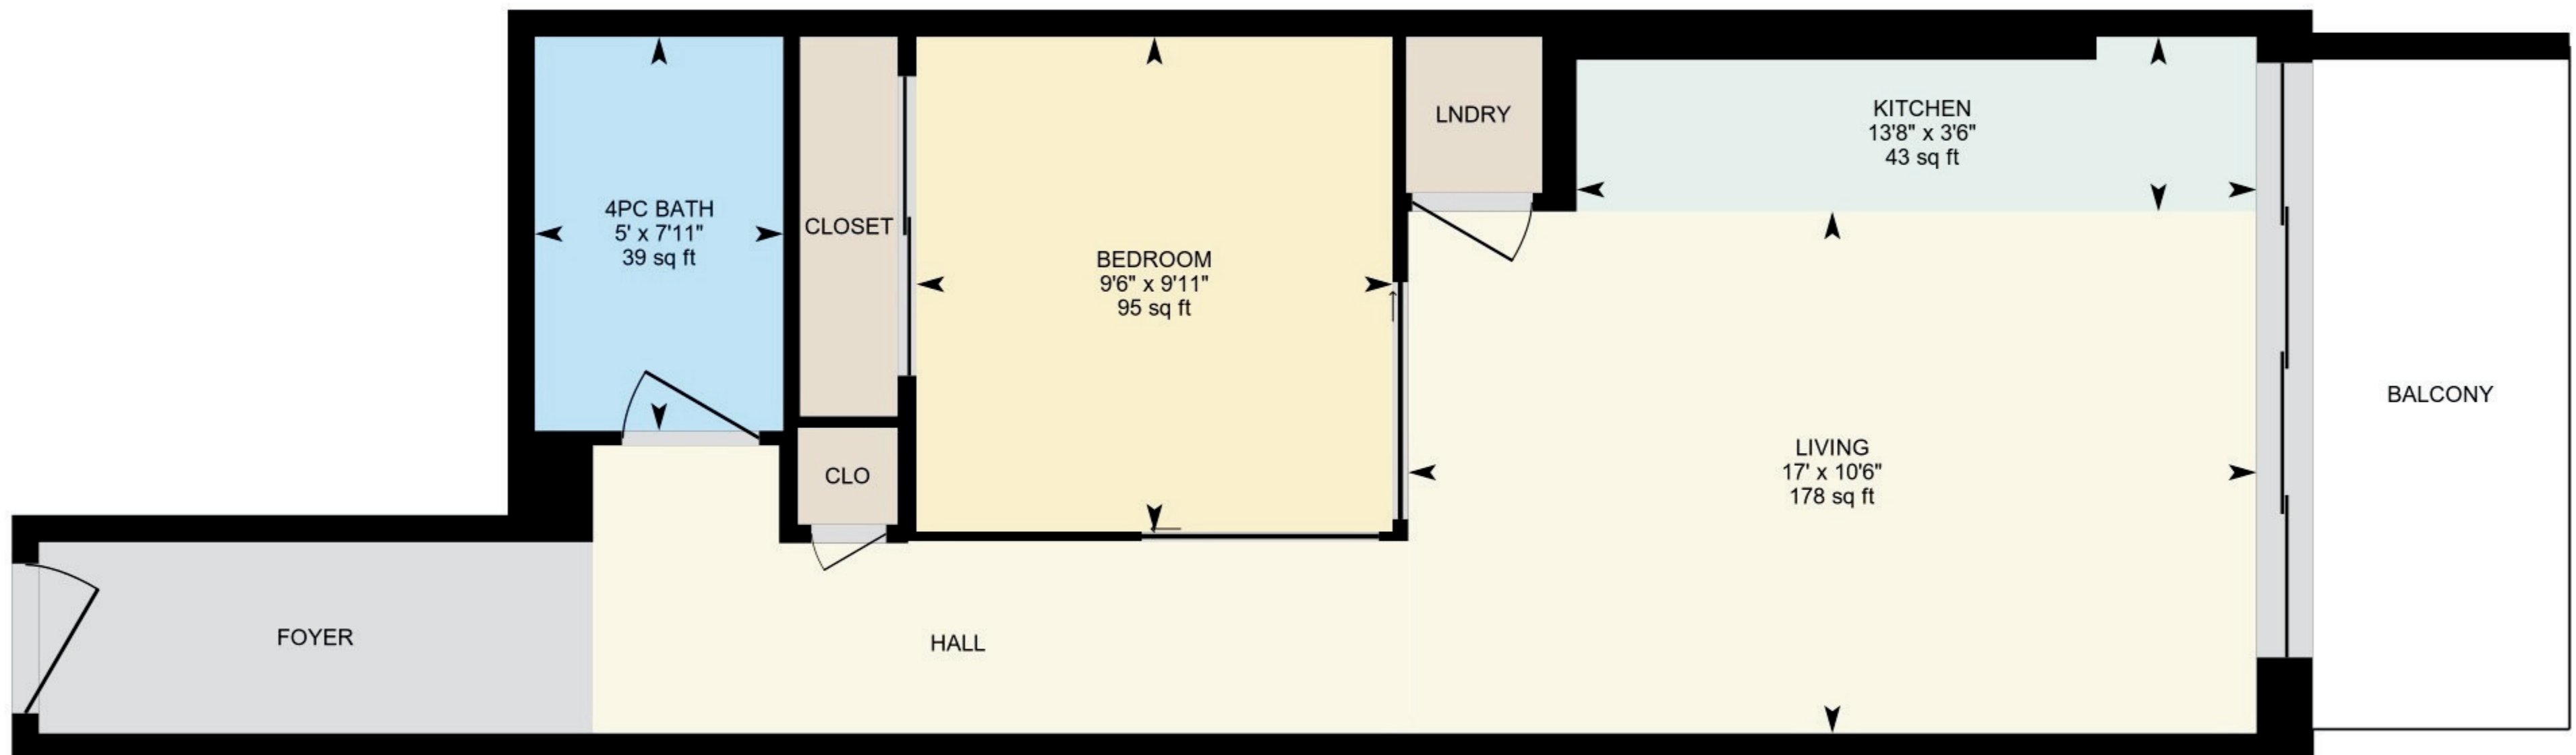

# #401-530 Indian Grove, Toronto, ON

Main Floor 606 sq ft + 65 sq ft balcony

PREPARED: 2026/03/18

White regions are excluded from total floor area in iGUIDE floor plans. All room dimensions and floor areas must be considered approximate and are subject to independent verification.