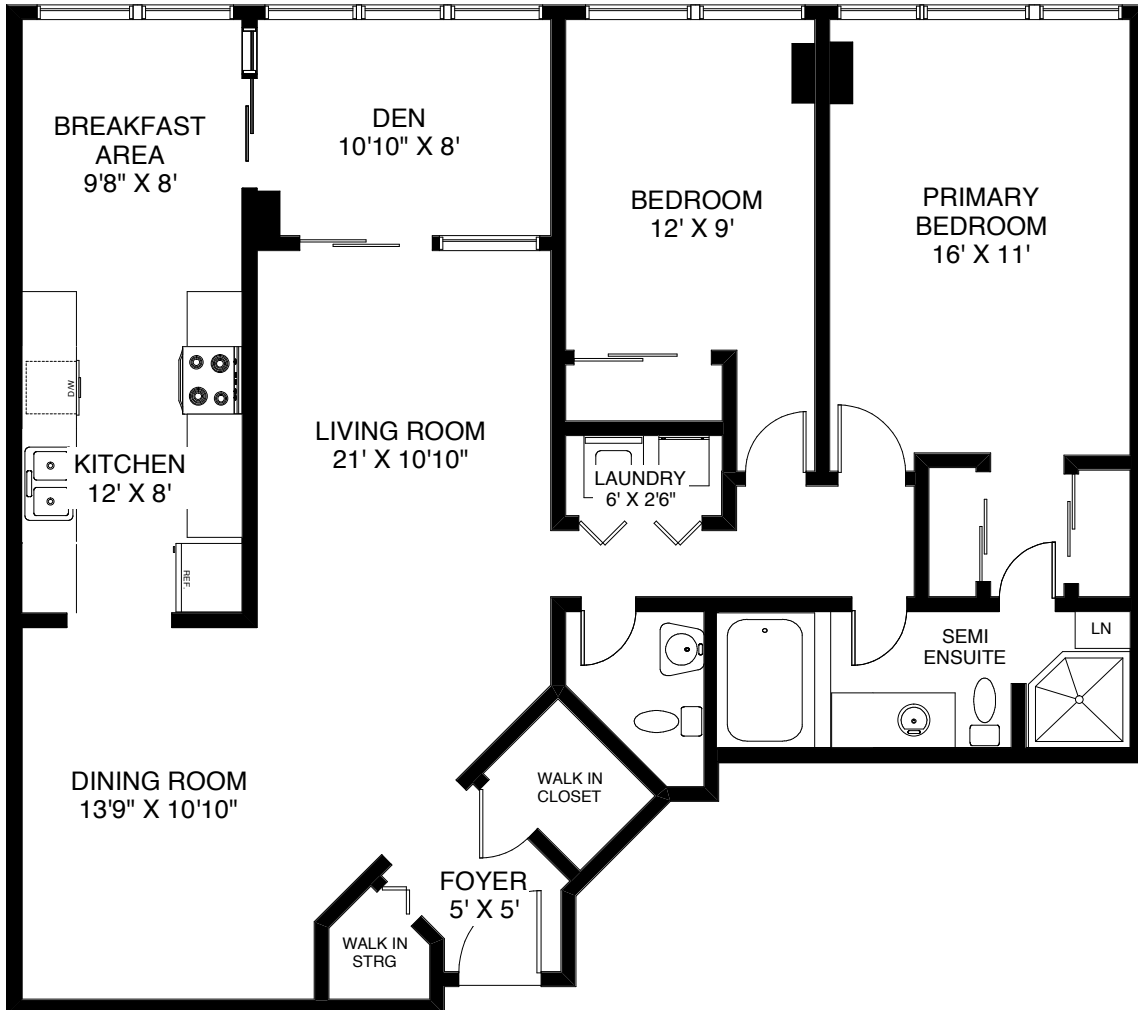

1300 Islington Avenue, Suite #303

CEILING HT 8'

APPROXIMATELY 1,340 SQ FT

Note: Measurements & Calculations are approximate. Provided as a guideline only.

BABIAK
TEAM REAL ESTATE