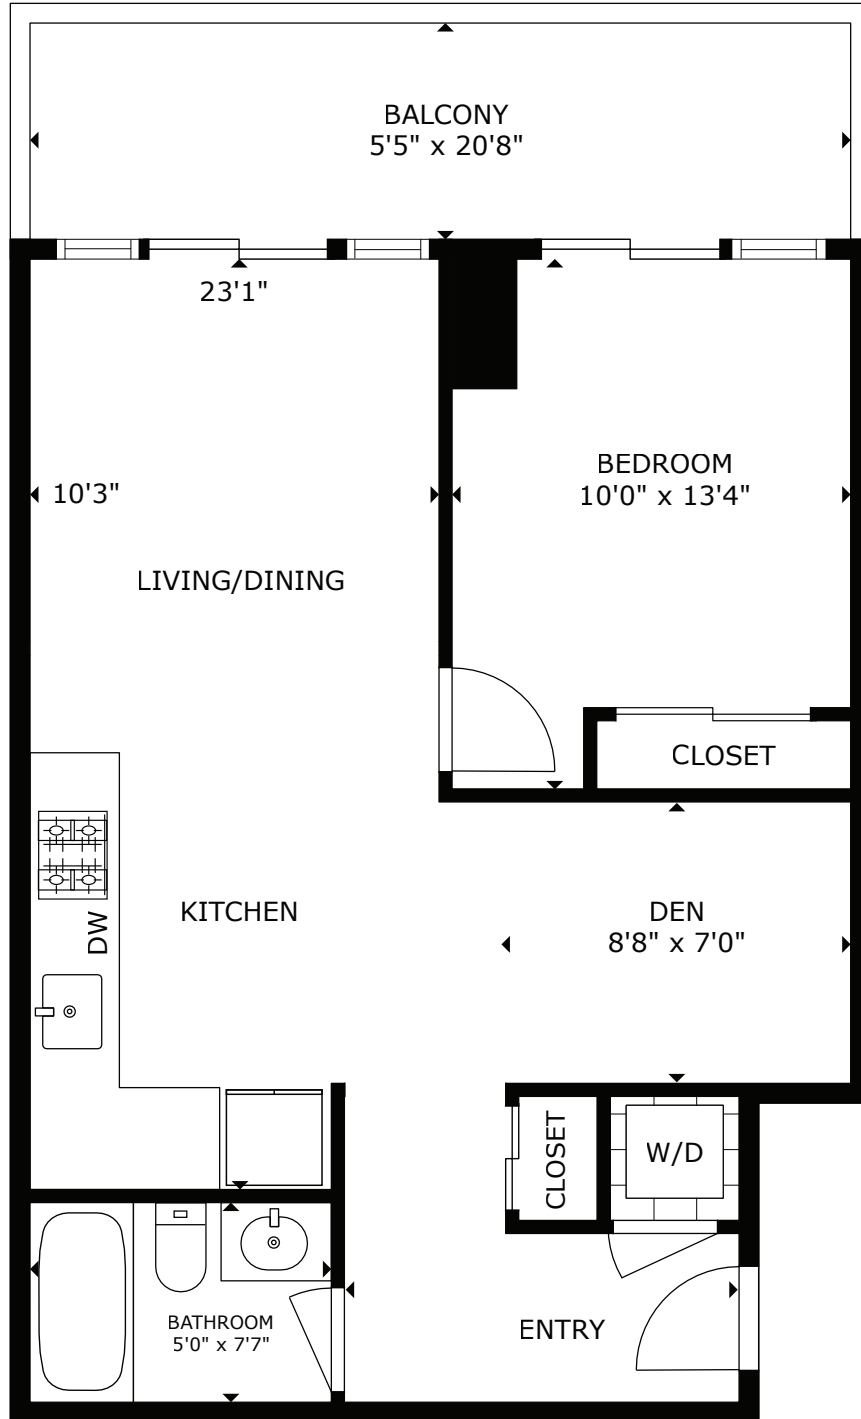

**30 SHORE BREEZE DRIVE
SUITE #1712**

APPROXIMATELY 627 SQ FT

Note: Measurements & Calculations are approximate. Provided as a guideline only.