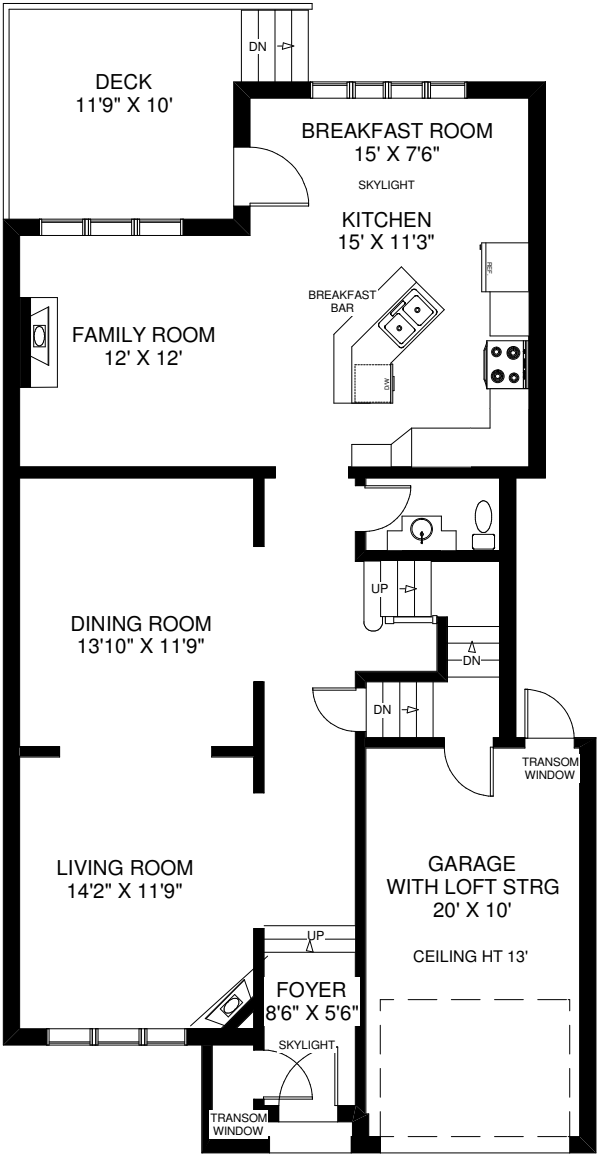

### 3 HUMBERCREST BOULEVARD

MAIN FLOOR  
APPROXIMATELY 1,165 SQ FT

SECOND FLOOR  
APPROXIMATELY 1,290 SQ FT

LOWER FLOOR  
APPROXIMATELY 1,200 SQ FT

Note: Measurements & Calculations are approximate. Provided as a guideline only.