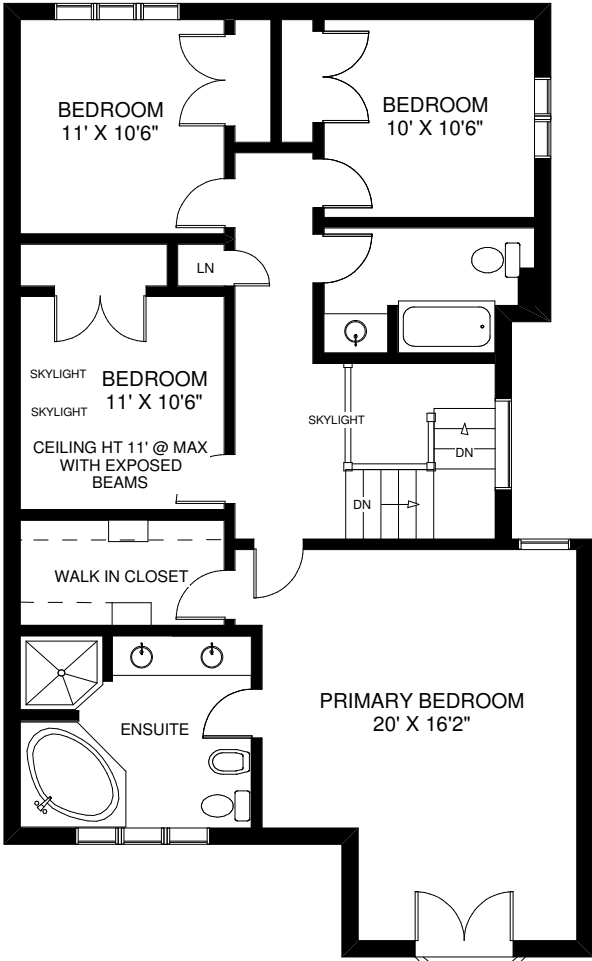

### 3 HUMBERCREST BOULEVARD

MAIN FLOOR  
APPROXIMATELY 1,165 SQ FT

SECOND FLOOR  
APPROXIMATELY 1,290 SQ FT

LOWER FLOOR  
APPROXIMATELY 1,200 SQ FT

Note: Measurements & Calculations are approximate. Provided as a guideline only.