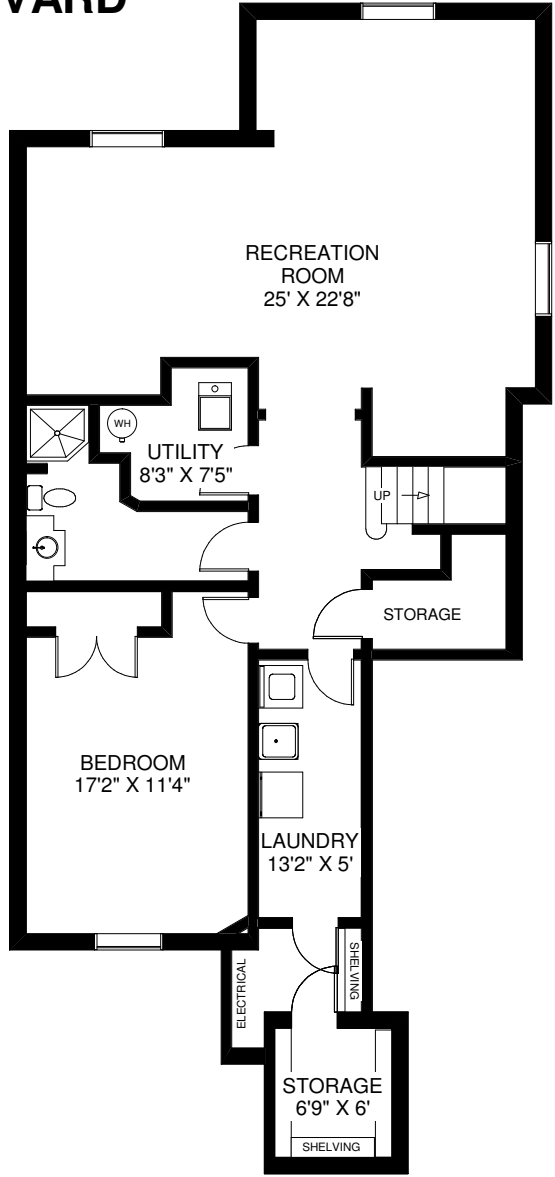

### 3 HUMBERCREST BOULEVARD

MAIN FLOOR  
APPROXIMATELY 1,165 SQ FT

SECOND FLOOR  
APPROXIMATELY 1,290 SQ FT

LOWER FLOOR  
APPROXIMATELY 1,200 SQ FT

Note: Measurements & Calculations are approximate. Provided as a guideline only.