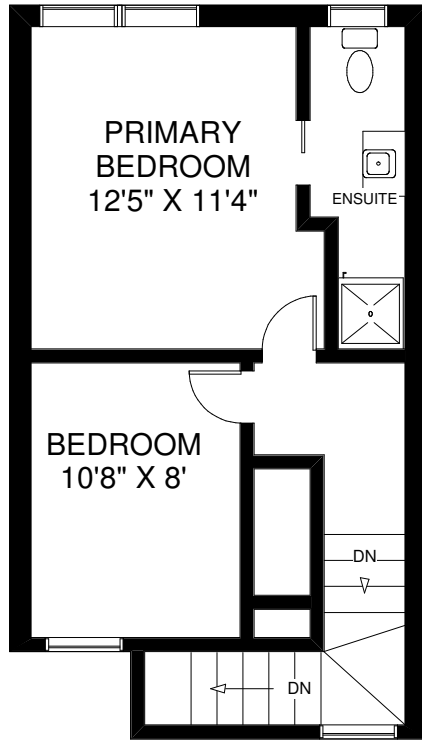

23 TEIGNMOUTH AVENUE

TOTAL 1,255 SQ FT ABOVE GRADE

Note: Measurements & Calculations are approximate. Provided as a guideline only.