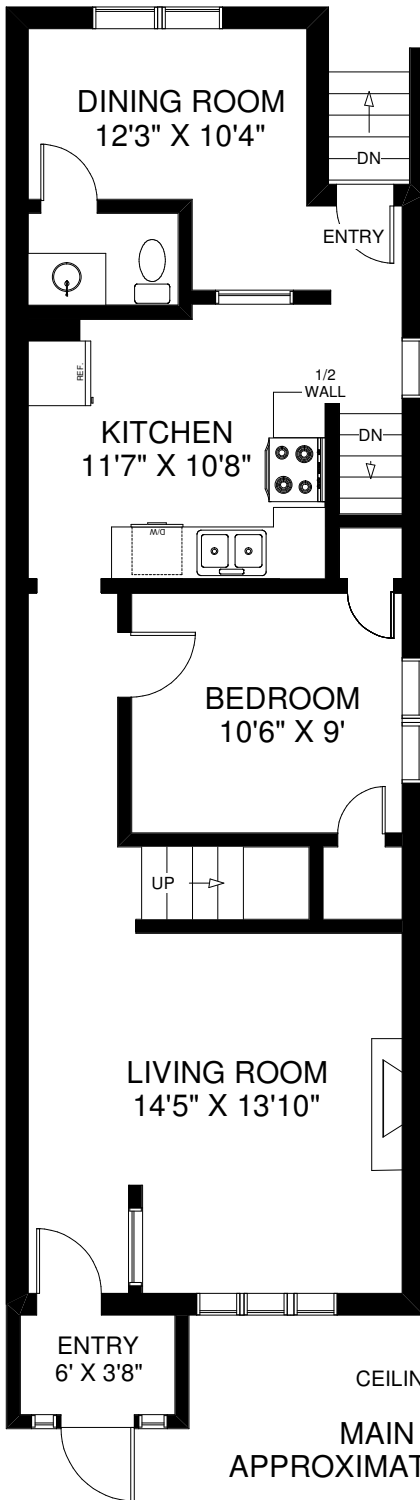

23 TEIGNMOUTH AVENUE

TOTAL 1,255 SQ FT ABOVE GRADE

Note: Measurements & Calculations are approximate. Provided as a guideline only.