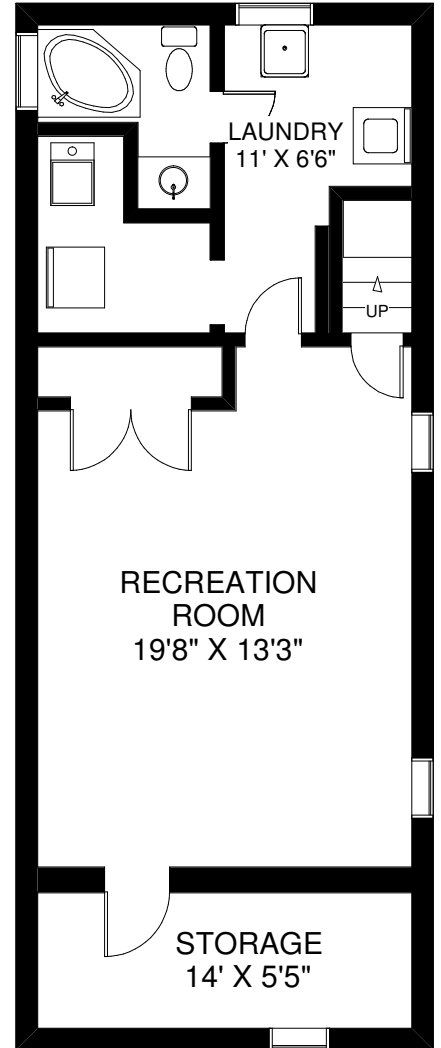

23 TEIGNMOUTH AVENUE

TOTAL 1,255 SQ FT ABOVE GRADE

Note: Measurements & Calculations are approximate. Provided as a guideline only.