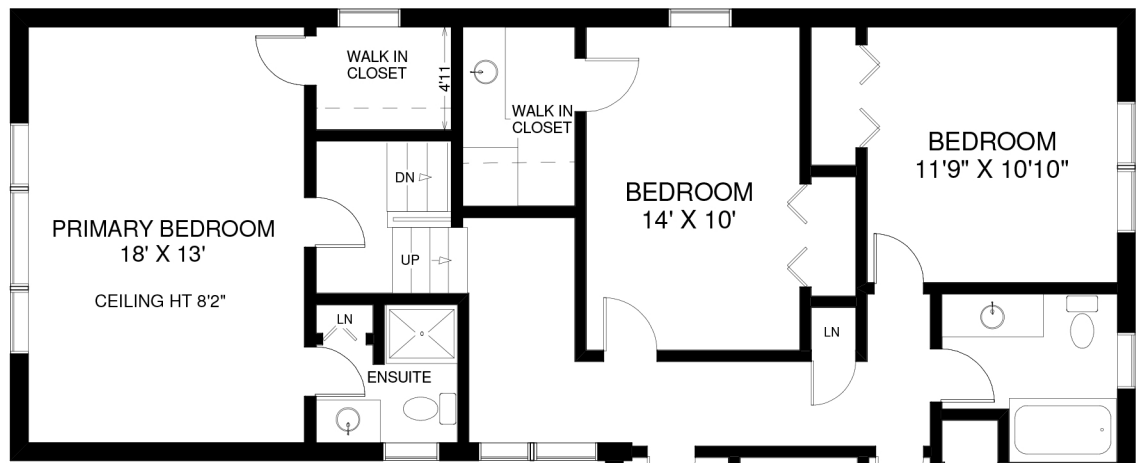

7 INNISFREE COURT

APPROXIMATELY 2,360 SQ FT ABOVE GRADE
TOTAL AREA 3,320 SQ FT

UPPER FLOORS
APPROXIMATELY 1,400 SQ FT

LOWER FLOOR
APPROXIMATELY 960 SQ FT

Note: Measurements & Calculations are approximate.
Provided as a guideline only.