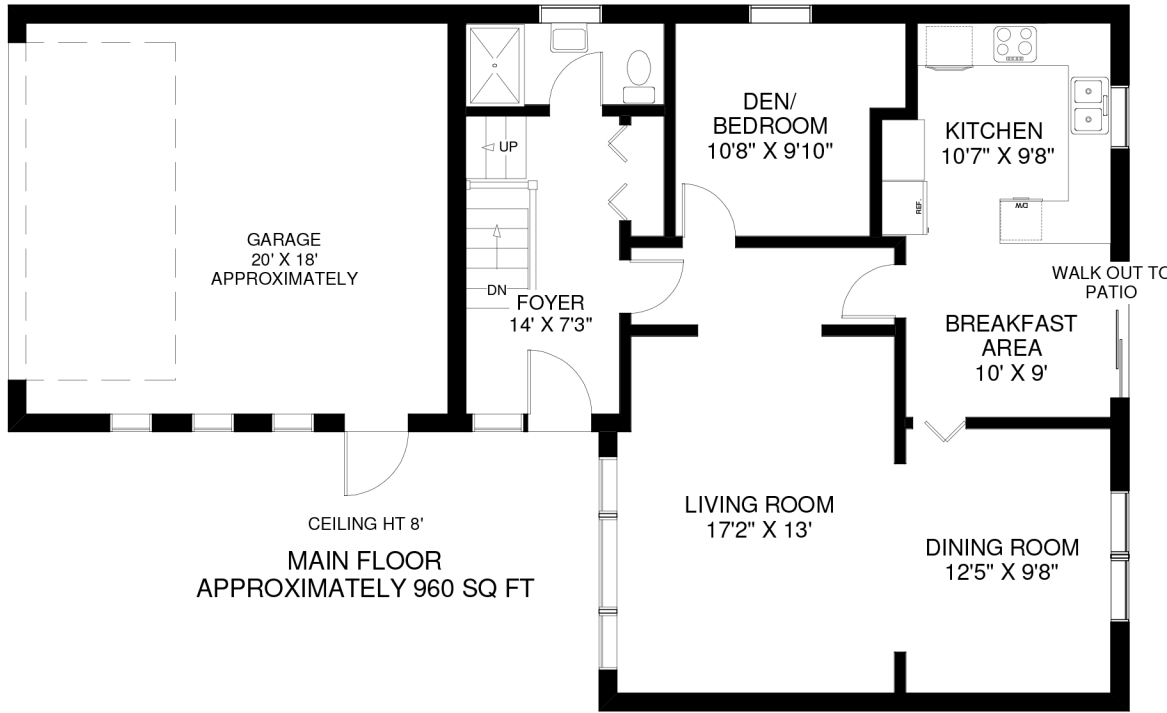

7 INNISFREE COURT

APPROXIMATELY 2,360 SQ FT ABOVE GRADE
TOTAL AREA 3,320 SQ FT

UPPER FLOORS
APPROXIMATELY 1,400 SQ FT

LOWER FLOOR
APPROXIMATELY 960 SQ FT

Note: Measurements & Calculations are approximate.
Provided as a guideline only.