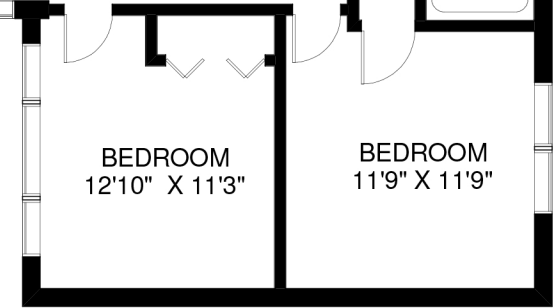

7 INNISFREE COURT

APPROXIMATELY 2,360 SQ FT ABOVE GRADE
TOTAL AREA 3,320 SQ FT

UPPER FLOORS
APPROXIMATELY 1,400 SQ FT

LOWER FLOOR
APPROXIMATELY 960 SQ FT

Note: Measurements & Calculations are approximate.
Provided as a guideline only.