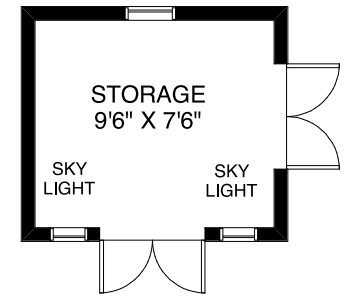

CEILING HT 8'

**MAIN FLOOR**  
APPROXIMATELY 550 SQ FT

CEILING HT 7'10"

**SECOND FLOOR**  
APPROXIMATELY 540 SQ FT

CEILING HT 6'7"

**LOWER FLOOR**  
APPROXIMATELY 550 SQ FT