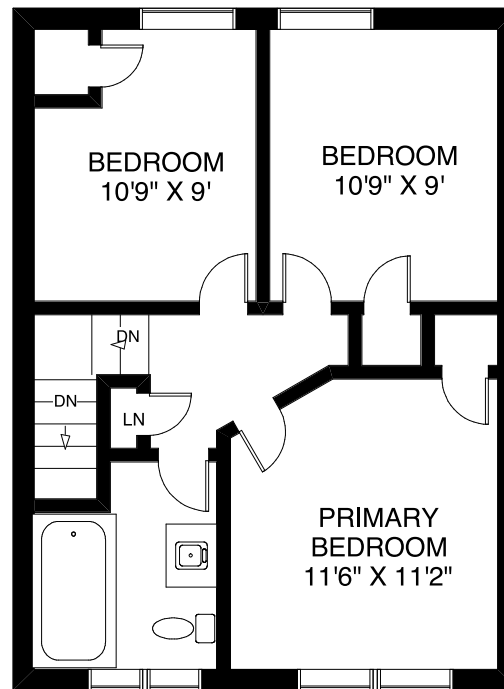

CEILING HT 8'

**MAIN FLOOR**  
APPROXIMATELY 550 SQ FT

CEILING HT 7'10"

**SECOND FLOOR**  
APPROXIMATELY 540 SQ FT

CEILING HT 6'7"

**LOWER FLOOR**  
APPROXIMATELY 550 SQ FT