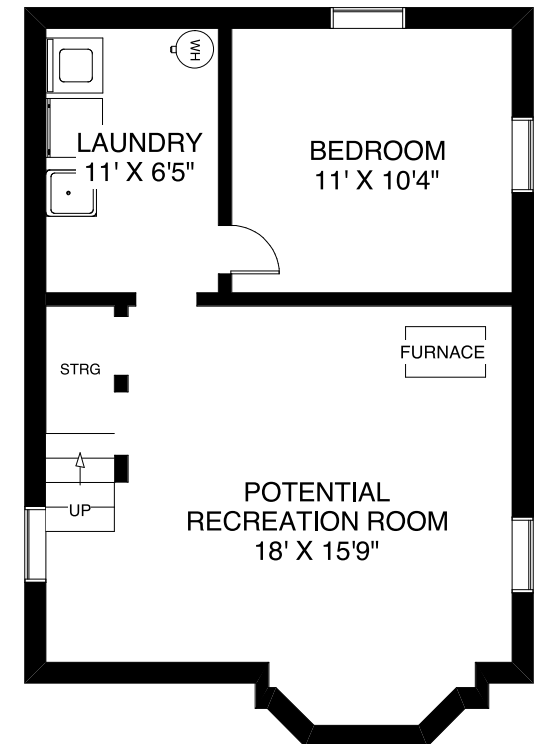

CEILING HT 8'

**MAIN FLOOR**  
APPROXIMATELY 550 SQ FT

CEILING HT 7'10"

**SECOND FLOOR**  
APPROXIMATELY 540 SQ FT

CEILING HT 6'7"

**LOWER FLOOR**  
APPROXIMATELY 550 SQ FT