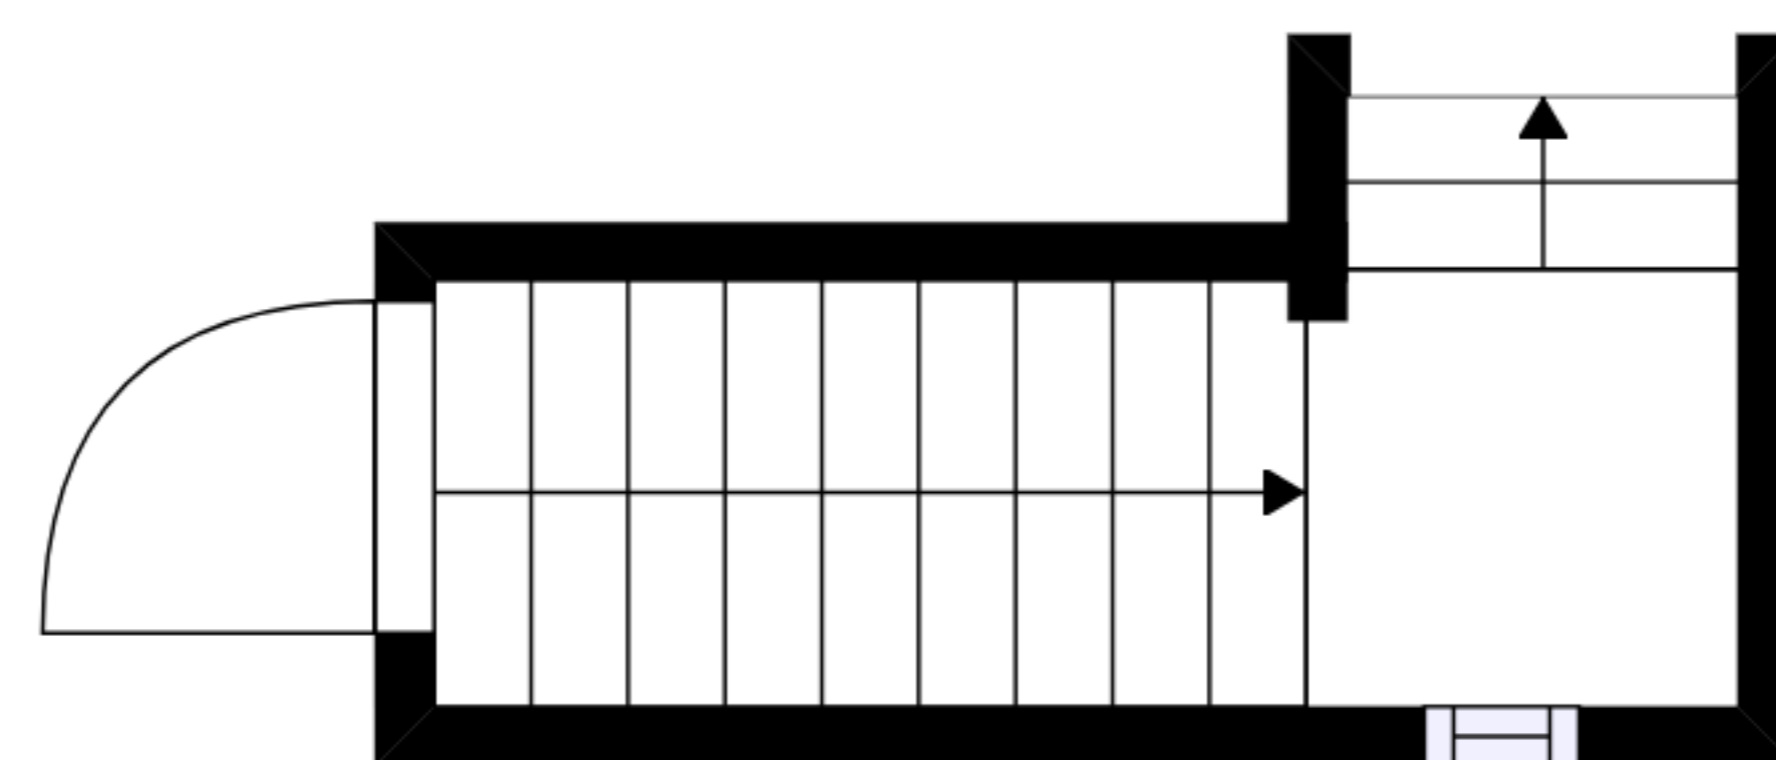

442 GLADSTONE AVENUE
UPPER

FLOOR 2

FLOOR 1

BABIAK
TEAM REAL ESTATE

TOTAL: 731 sq. ft, 68 m²

SIZES AND DIMENSIONS ARE APPROXIMATE, ACTUAL MAY VARY.