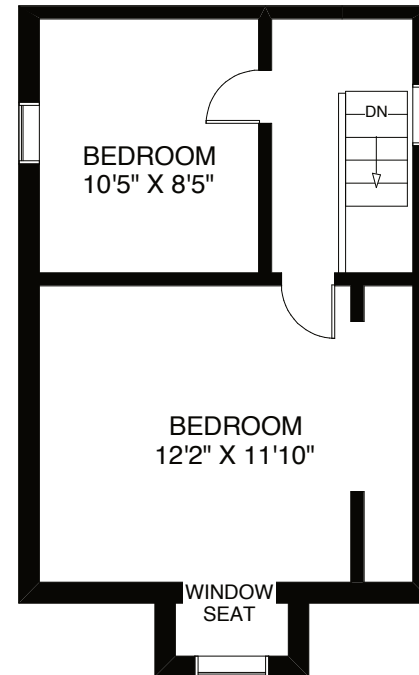

CEILING HT 8'2"

MAIN FLOOR
APPROXIMATELY 745 SQ FT

CEILING HT 7'10"

SECOND FLOOR
APPROXIMATELY 760 SQ FT

CEILING HT 8'10"

THIRD FLOOR
APPROXIMATELY 400 SQ FT

CEILING HT 7'3"

LOWER FLOOR
APPROXIMATELY 745 SQ FT