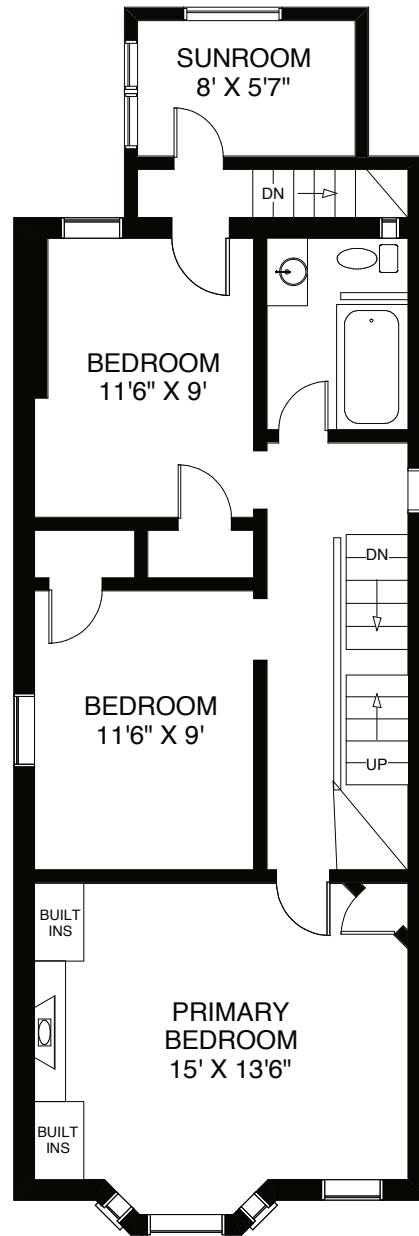

CEILING HT 8'2"

MAIN FLOOR
APPROXIMATELY 745 SQ FT

CEILING HT 7'10"

SECOND FLOOR
APPROXIMATELY 760 SQ FT

CEILING HT 8'10"

THIRD FLOOR
APPROXIMATELY 400 SQ FT

CEILING HT 7'3"

LOWER FLOOR
APPROXIMATELY 745 SQ FT