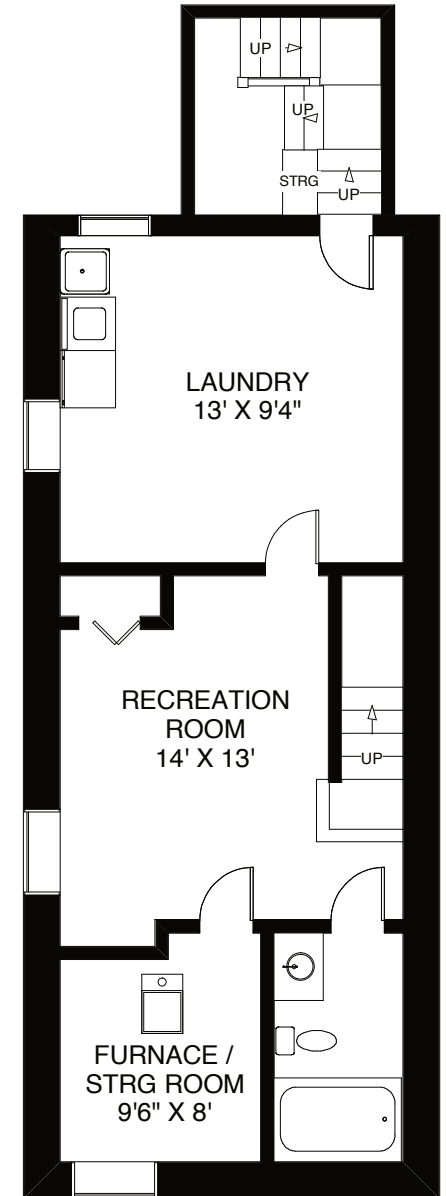

CEILING HT 8'2"

MAIN FLOOR
APPROXIMATELY 745 SQ FT

CEILING HT 7'10"

SECOND FLOOR
APPROXIMATELY 760 SQ FT

CEILING HT 8'10"

THIRD FLOOR
APPROXIMATELY 400 SQ FT

CEILING HT 7'3"

LOWER FLOOR
APPROXIMATELY 745 SQ FT