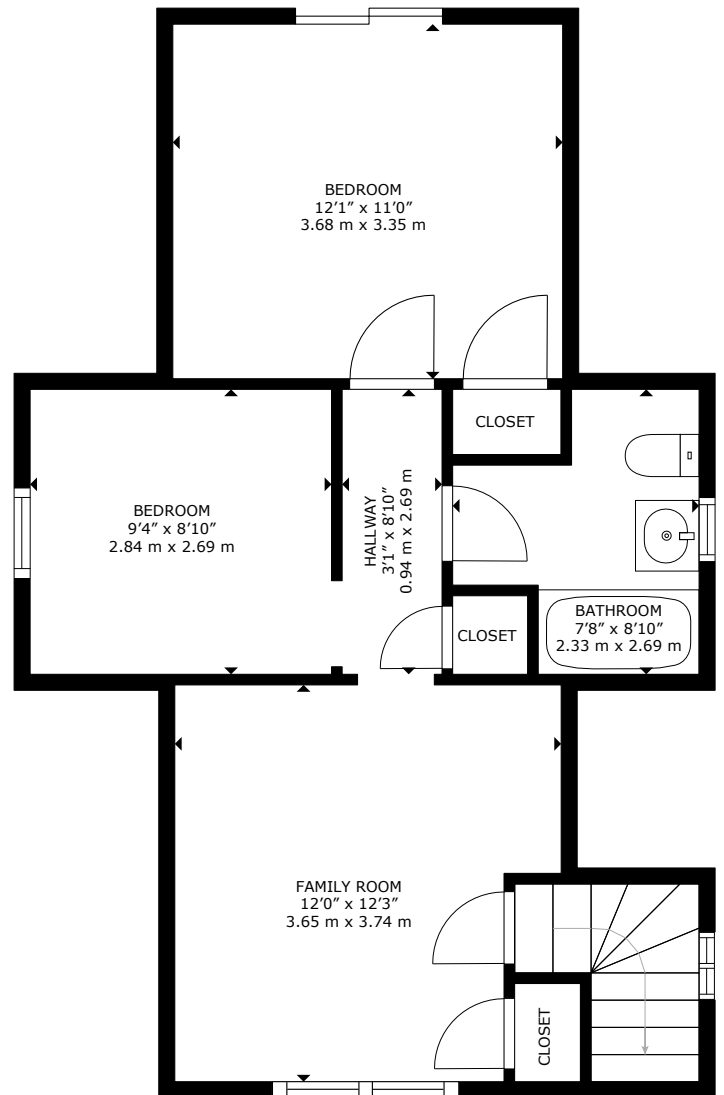

40 ALEXANDER ST MAIN UNIT

MAIN LEVEL

UPPER LEVEL

GROSS INTERNAL AREA
 FLOOR 1: 953 sq. ft, 88 m², FLOOR 2: 496 sq. ft, 46 m²
 TOTAL: 1,449 sq. ft, 134 m²

SIZES AND DIMENSIONS ARE APPROXIMATE, ACTUAL MAY VARY.