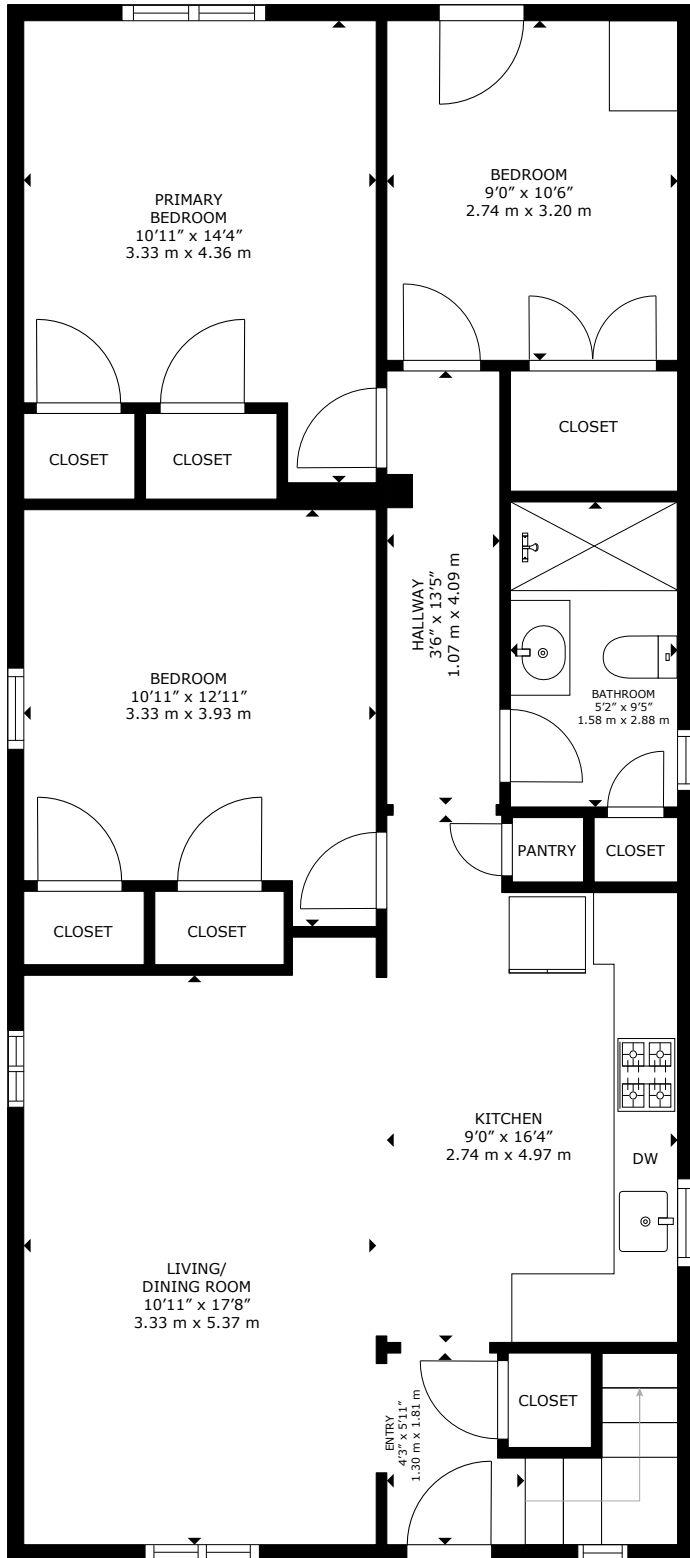

40 ALEXANDER ST MAIN UNIT

MAIN LEVEL

UPPER LEVEL

GROSS INTERNAL AREA
 FLOOR 1: 953 sq. ft, 88 m², FLOOR 2: 496 sq. ft, 46 m²
 TOTAL: 1,449 sq. ft, 134 m²

SIZES AND DIMENSIONS ARE APPROXIMATE, ACTUAL MAY VARY.