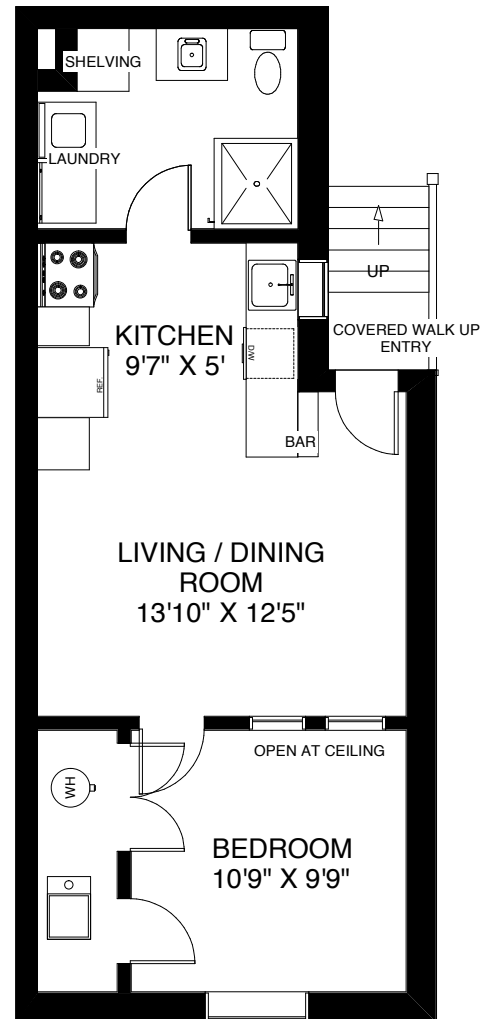

WALK OUT TO PATIO

CEILING HT 8'9"

MAIN FLOOR
APPROXIMATELY 580 SQ FT

CEILING HT 9'2"

SECOND FLOOR
APPROXIMATELY 580 SQ FT

CEILING HT 6'9"

LOWER FLOOR
APPROXIMATELY 580 SQ FT

Note: Measurements & Calculations are approximate. Provided as a guideline only.