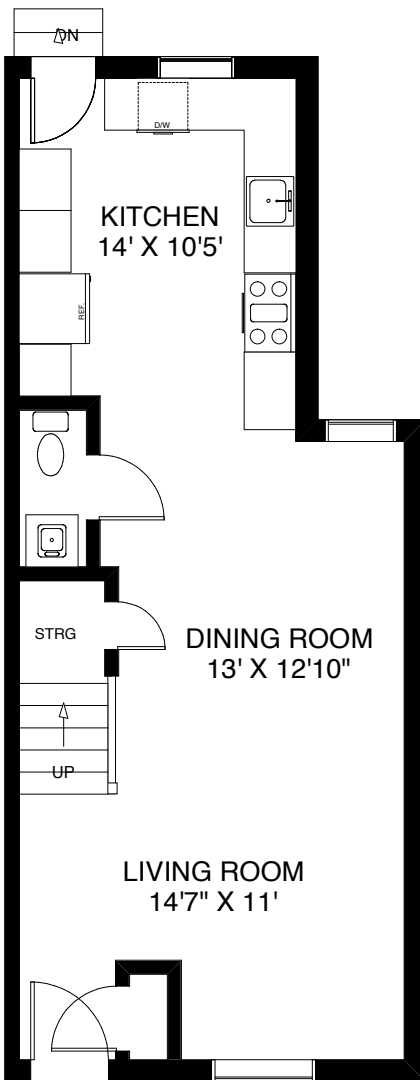

WALK OUT TO PATIO

CEILING HT 8'9"

MAIN FLOOR
APPROXIMATELY 580 SQ FT

CEILING HT 9'2"

SECOND FLOOR
APPROXIMATELY 580 SQ FT

CEILING HT 6'9"

LOWER FLOOR
APPROXIMATELY 580 SQ FT

Note: Measurements & Calculations are approximate. Provided as a guideline only.