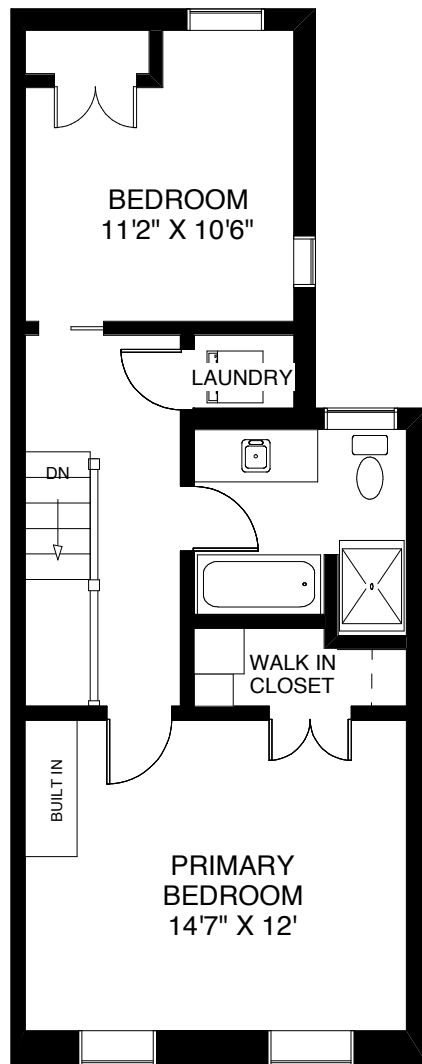

WALK OUT TO PATIO

CEILING HT 8'9"

MAIN FLOOR
APPROXIMATELY 580 SQ FT

CEILING HT 9'2"

SECOND FLOOR
APPROXIMATELY 580 SQ FT

CEILING HT 6'9"

LOWER FLOOR
APPROXIMATELY 580 SQ FT

Note: Measurements & Calculations are approximate. Provided as a guideline only.